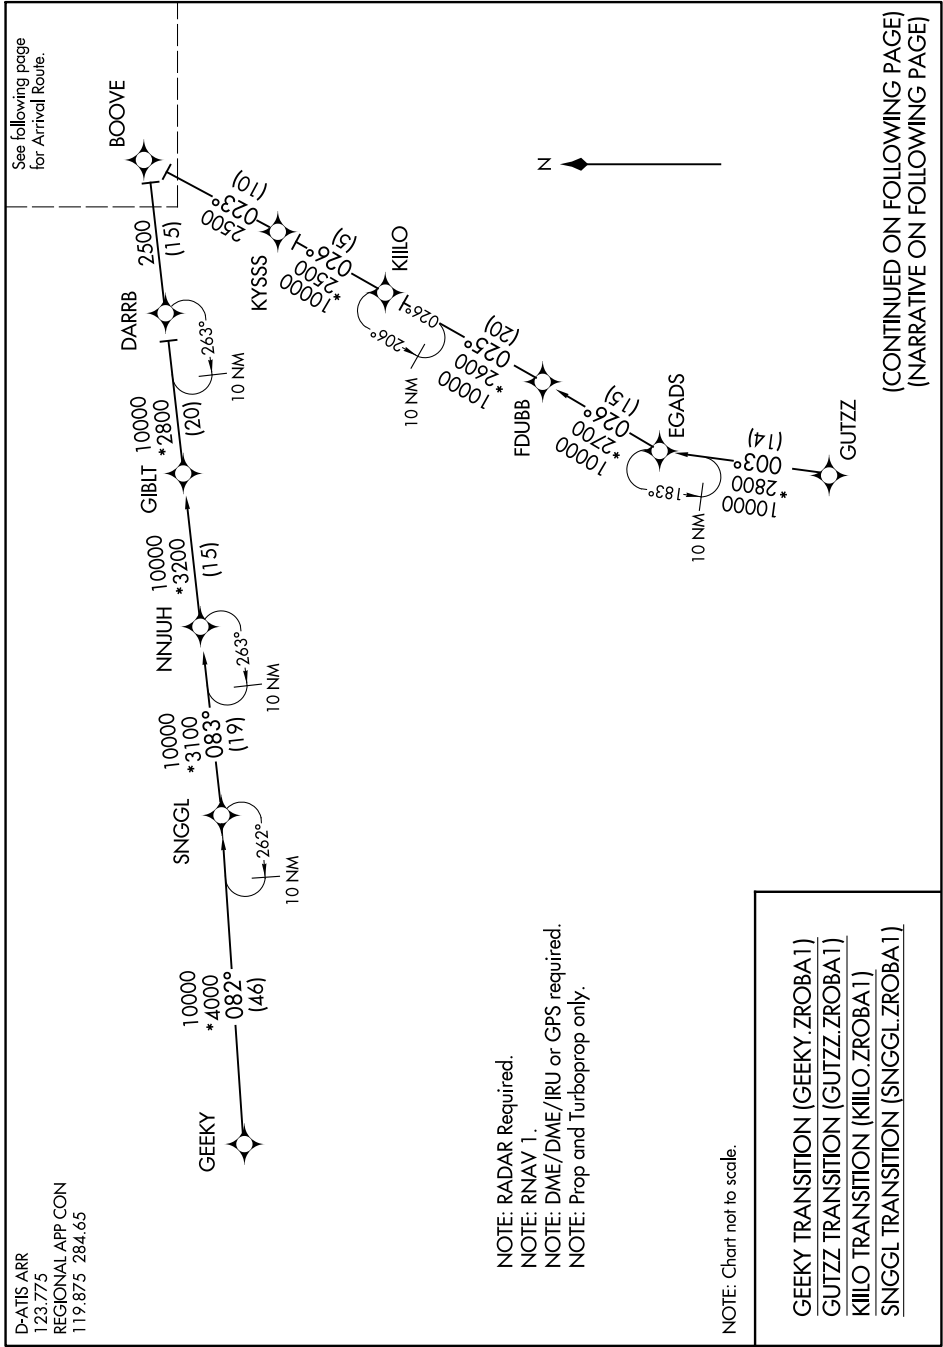

ZROBA ONE ARRIVAL (RNAV) Transition Routes

SC-2, 25 FEB 2021 to 25 MAR 2021

D-ATIS ARR
123.775
REGIONAL APP CON
119.875 284.65

- NOTE: RADAR Required.
- NOTE: RNAV 1.
- NOTE: DME/DME/IRU or GPS required.
- NOTE: Prop and Turboprop only.

NOTE: Chart not to scale.

GEEKY TRANSITION (GEEKY.ZROBA1)
 GUTZZ TRANSITION (GUTZZ.ZROBA1)
 KILLO TRANSITION (KILLO.ZROBA1)
 SNGGL TRANSITION (SNGGL.ZROBA1)

(CONTINUED ON FOLLOWING PAGE)
(NARRATIVE ON FOLLOWING PAGE)

ZROBA ONE ARRIVAL (RNAV) Transition Routes

SC-2, 25 FEB 2021 to 25 MAR 2021