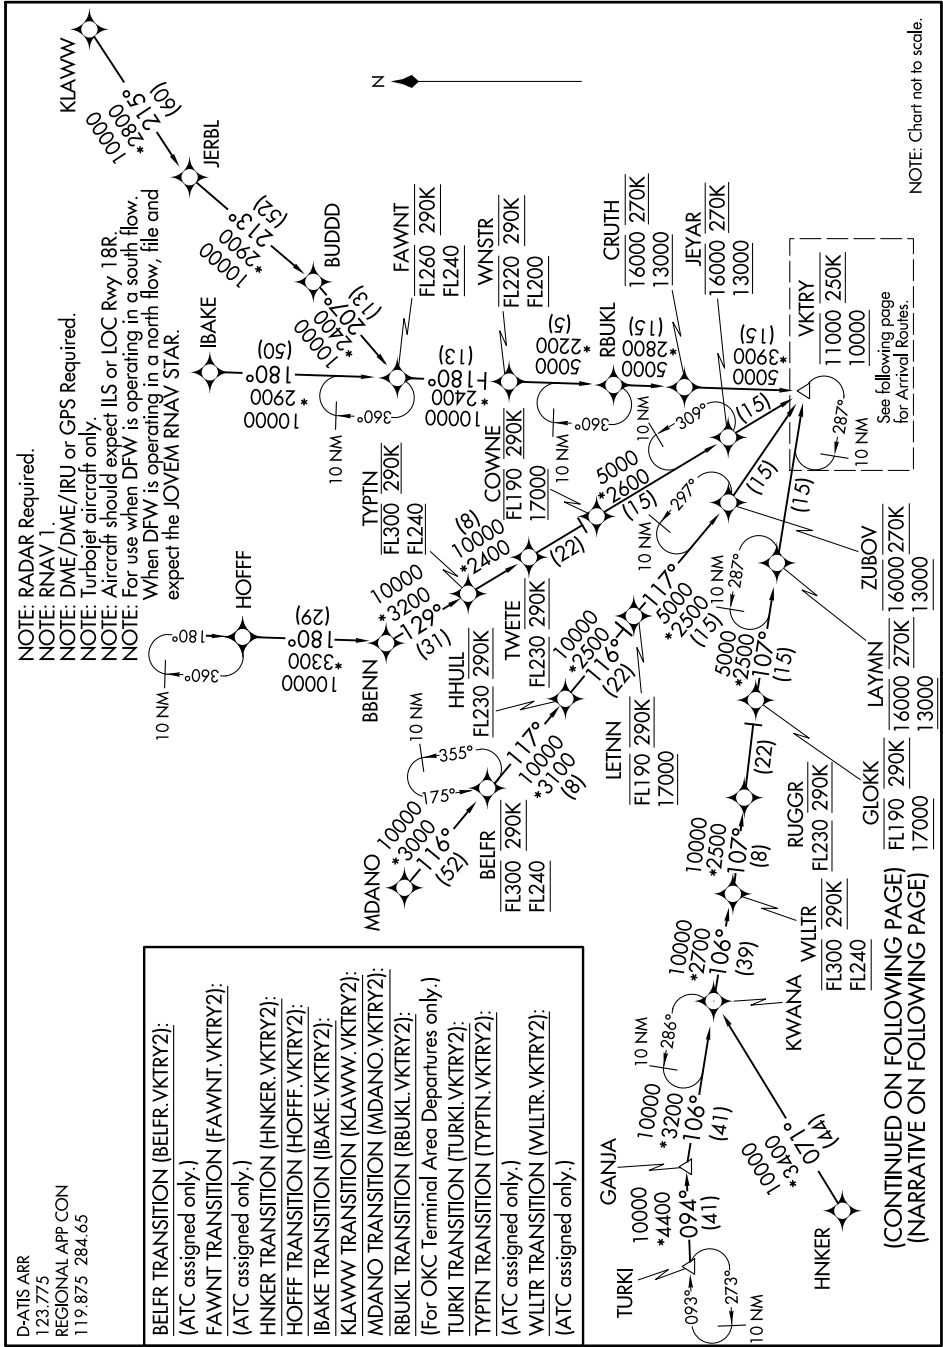

VKTRY TWO ARRIVAL (RNAV) Transition Routes

SC-2, 25 FEB 2021 to 25 MAR 2021

NOTE: Chart not to scale.

(CONTINUED ON FOLLOWING PAGE)
(NARRATIVE ON FOLLOWING PAGE)

SC-2, 25 FEB 2021 to 25 MAR 2021