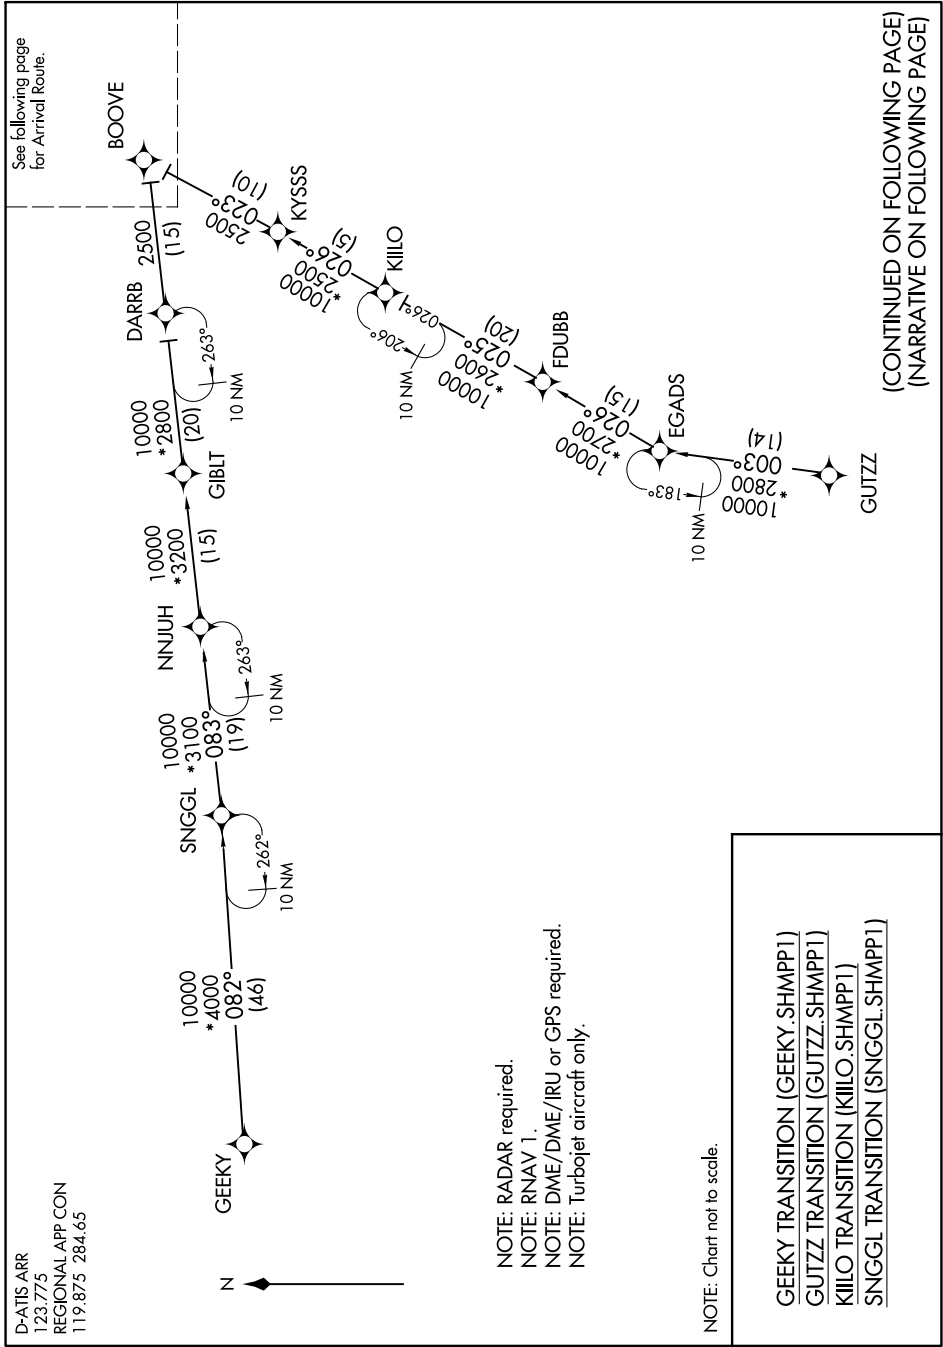

SHMPP ONE ARRIVAL (RNAV) Transition Routes

SC-2, 25 FEB 2021 to 25 MAR 2021

D-ATIS ARR
123.775
REGIONAL APP CON
119.875 284.65

- NOTE: RADAR required.
- NOTE: RNAV 1.
- NOTE: DME/DME/IRU or GPS required.
- NOTE: Turbojet aircraft only.

NOTE: Chart not to scale.

- GEEKY TRANSITION (GEEKY.SHMPP1)
- GUTZZ TRANSITION (GUTZZ.SHMPP1)
- KILLO TRANSITION (KILLO.SHMPP1)
- SNGGL TRANSITION (SNGGL.SHMPP1)

(CONTINUED ON FOLLOWING PAGE)
(NARRATIVE ON FOLLOWING PAGE)

SHMPP ONE ARRIVAL (RNAV) Transition Routes

SC-2, 25 FEB 2021 to 25 MAR 2021