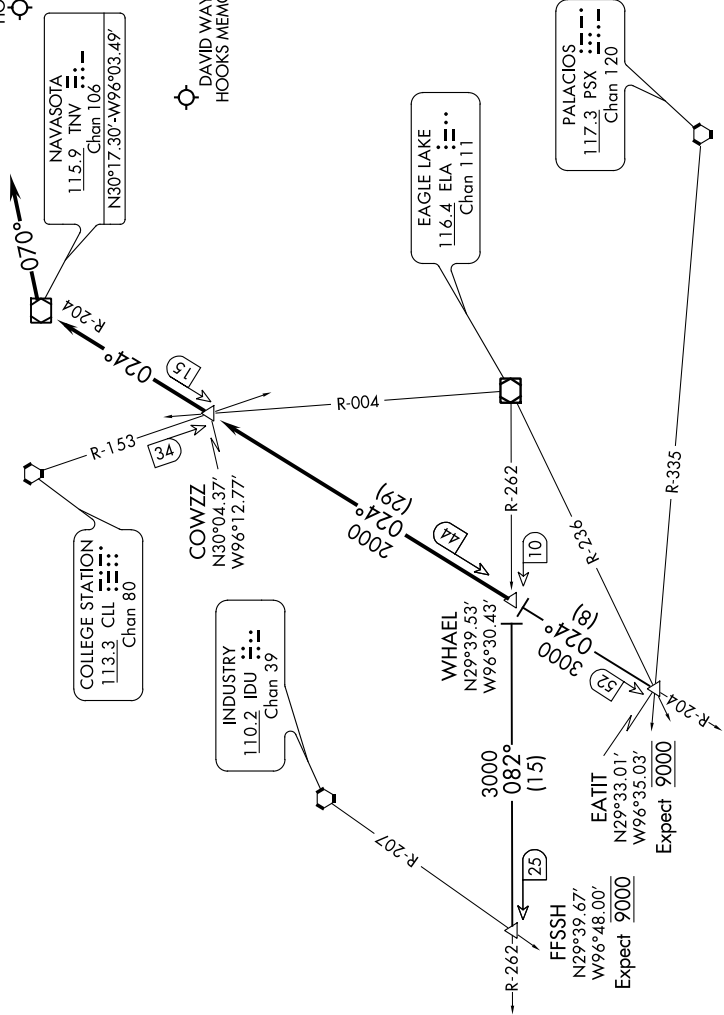

### ARRIVAL DESCRIPTION

**FFSSH TRANSITION (FFSSH.WHAEL3):** From over FFSSH INT on ELA R-262 to WHAEL INT. Thence, . . . . .

**EATIT TRANSITION (EATIT.WHAEL3):** From over EATIT INT on TNV R-204 to WHAEL INT. Thence, . . . . .

**WHAEL INT.** Thence, . . . . . from over WHAEL INT on TNV R-204 to COWZZ INT, then on TNV R-204 to TNV VOR/DME. Depart TNV VOR/DME heading 070° for vectors to final approach course.

HOUSTON APP CON  
124.225 306.975  
CXO ATIS  
118.325  
DWH ATIS  
128.375

CONROE-NORTH  
HOUSTON RGNL

CLEVELAND  
MUNI

LIBERTY MUNI

DAVID WAYNE  
HOOKS MEMORIAL

NOTE: RADAR required.

NOTE: Chart not to scale.

# WHAEL THREE ARRIVAL

HOUSTON, TEXAS

SC-5, 25 FEB 2021 to 25 MAR 2021