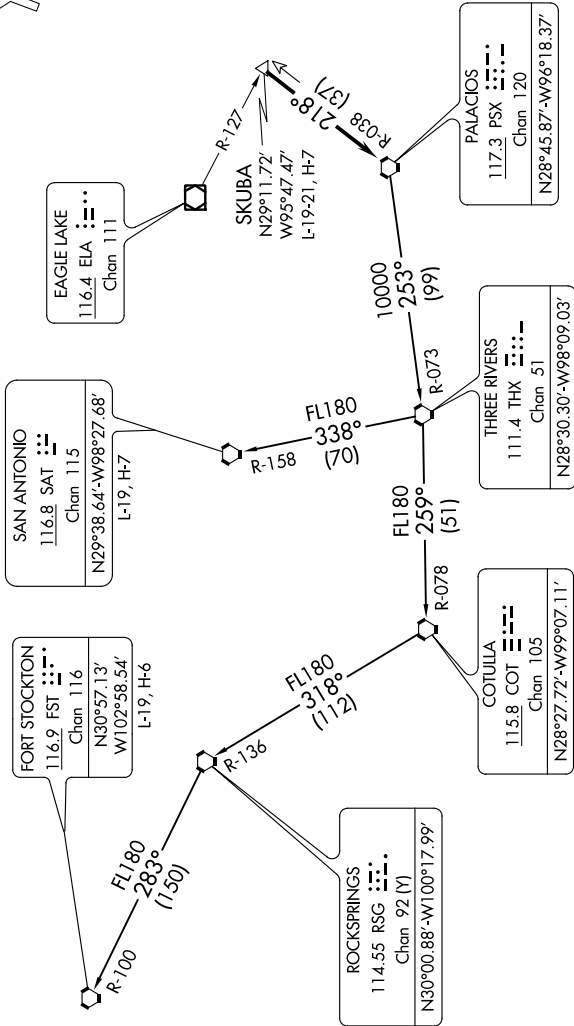

SC-5, 25 FEB 2021 to 25 MAR 2021

TAKEOFF MINIMUMS
Rwys 1, 14, 19, 32: Standard.

TOP ALTITUDE:
ASSIGNED BY ATC

(NARRATIVE ON FOLLOWING PAGE)

NOTE: RADAR required.
NOTE: Chart not to scale.

SC-5, 25 FEB 2021 to 25 MAR 2021