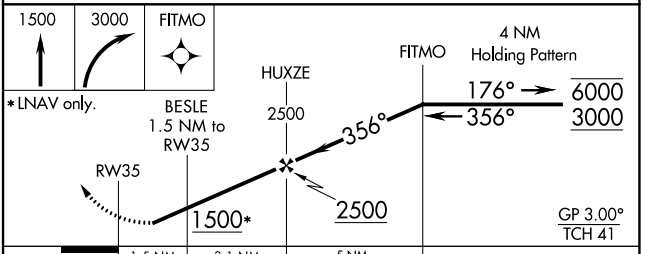

CATEGORY	A	B	C	D
LNAV/VNAV DA	1284-1	284 (300-1)		NA
LPV DA	1299-7/8	299 (300-7/8)		NA
LNAV MDA	1380-1	380 (400-1)		NA
C CIRCLING	1440-1 437 (500-1)	1480-1 477 (500-1)	1720-2 717 (800-2)	NA

SC-2, 25 FEB 2021 to 25 MAR 2021

SC-2, 25 FEB 2021 to 25 MAR 2021