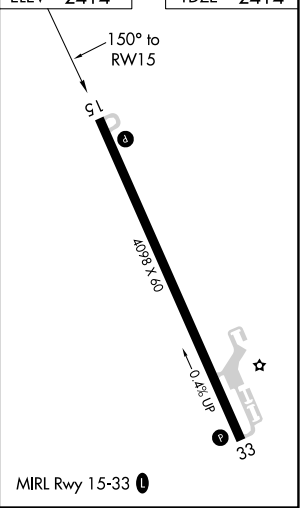

RNAV (GPS) RWY 15

CAMBRIDGE MUNI (CSB)

WAAS CH 45938 W15A	APP CRS 150°	Rwy Idg TDZE Apt Elev	4098 2414 2414
--	------------------------	-----------------------------	---

NA Baro-VNAV NA. DME/DME RNP-0.3 NA. Use Mc Cook altimeter setting when not received, use Lexington altimeter setting and increase LPV and LNAV/VNAV DA to 2743, increase all MDA 20 feet.

MISSED APPROACH: Climb to 4500 direct YOBRO and hold.

DENVER CENTER 132.7 226.675	UNICOM 122.8 (CTAF) 0
---------------------------------------	---------------------------------

NC-2, 25 FEB 2021 to 25 MAR 2021

NC-2, 25 FEB 2021 to 25 MAR 2021

ELEV	2414	TDZE	2414
------	------	------	------

CATEGORY	A	B	C	D
LPV DA	2736-1 1/8	322 (400-1 1/8)		NA
LNAV/VNAV DA	2736-1 1/8	322 (400-1 1/8)		NA
LNAV MDA	2780-1	366 (400-1)		NA
C CIRCLING	2920-1 506 (600-1)	3120-1 706 (800-1)	3120-2 706 (800-2)	NA