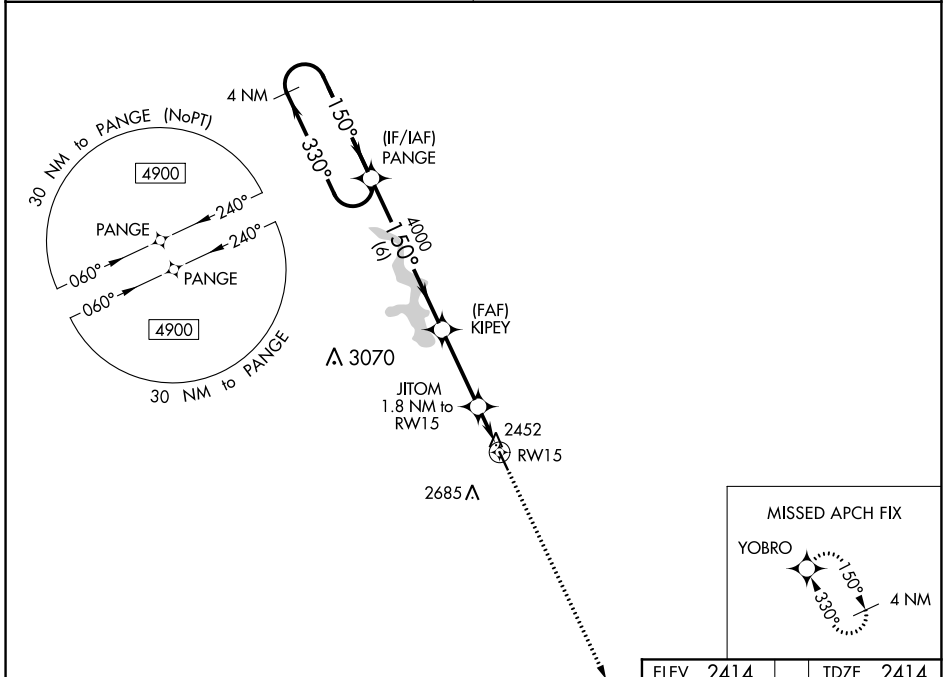

RNAV (GPS) RWY 15

CAMBRIDGE MUNI (CSB)

WAAS CH 45938 W15A	APP CRS 150°	Rwy Idg TDZE Apt Elev	4098 2414 2414
--	------------------------	-----------------------------	---

NA Baro-VNAV NA. DME/DME RNP-0.3 NA. Use Mc Cook altimeter setting when not received, use Lexington altimeter setting and increase LPV and LNAV/VNAV DA to 2743, increase all MDA 20 feet.

MISSED APPROACH: Climb to 4500 direct YOBRO and hold.

DENVER CENTER 132.7 226.675	UNICOM 122.8 (CTAF) 0
---------------------------------------	---------------------------------

NC-2, 25 FEB 2021 to 25 MAR 2021

NC-2, 25 FEB 2021 to 25 MAR 2021

ELEV	2414	TDZE	2414
------	------	------	------

CATEGORY	A	B	C	D
LPV DA	2736-1 1/8	322 (400-1 1/8)		NA
LNAV/VNAV DA	2736-1 1/8	322 (400-1 1/8)		NA
LNAV MDA	2780-1	366 (400-1)		NA
C CIRCLING	2920-1 506 (600-1)	3120-1 706 (800-1)	3120-2 706 (800-2)	NA