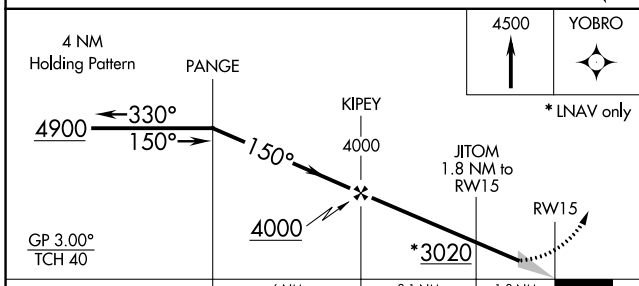

RNAV (GPS) RWY 15

CAMBRIDGE MUNI (CSB)

WAAS CH 45938 W15A	APP CRS 150°	Rwy Idg TDZE Apt Elev	4098 2414 2414
--	------------------------	-----------------------------	---

NA Baro-VNAV NA. DME/DME RNP-0.3 NA. Use Mc Cook altimeter setting when not received, use Lexington altimeter setting and increase LPV and LNAV/VNAV DA to 2743, increase all MDA 20 feet.

MISSED APPROACH: Climb to 4500 direct YOBRO and hold.

DENVER CENTER 132.7 226.675	UNICOM 122.8 (CTAF) 0
---------------------------------------	---------------------------------

NC-2, 25 FEB 2021 to 25 MAR 2021

NC-2, 25 FEB 2021 to 25 MAR 2021

ELEV	2414	TDZE	2414
------	------	------	------

CATEGORY	A	B	C	D
LPV DA	2736-1 1/8	322 (400-1 1/8)		NA
LNAV/VNAV DA	2736-1 1/8	322 (400-1 1/8)		NA
LNAV MDA	2780-1	366 (400-1)		NA
C CIRCLING	2920-1 506 (600-1)	3120-1 706 (800-1)	3120-2 706 (800-2)	NA