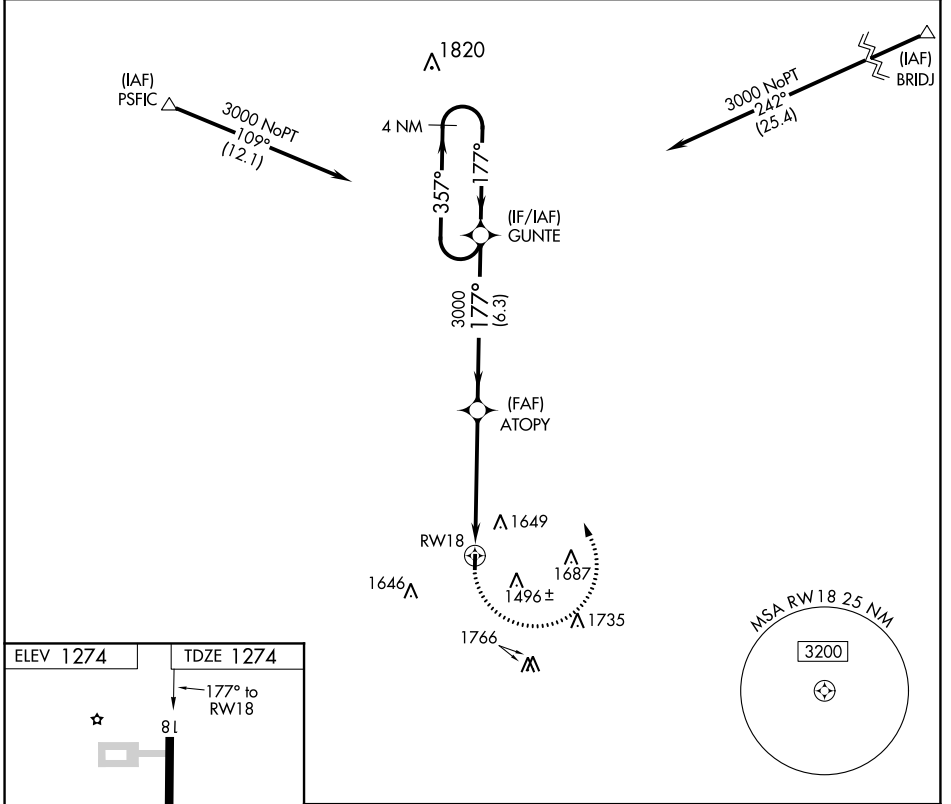

APP CRS 177°	Rwy Idg 2684
	TDZE 1274
	Apt Elev 1274

RNAV (GPS) RWY 18

CORNING MUNI (CRZ)

RNP APCH.		MISSED APPROACH: Climbing left turn to 3000 direct GUNTE and hold.	
<p>▼ Use Creston altimeter setting; when not received, use Clarinda altimeter setting and increase all MDAs 60 feet.</p>		CSQ AWOS-3 124.75	MINNEAPOLIS CENTER 119.6 290.4
		CTAF 122.9	122.8 0

CATEGORY	A	B	C	D
RNAV MDA	1820-1	546 (600-1)	NA	
CIRCLING	1840-1 566 (600-1)	2000-1 726 (800-1)	NA	

NC-3, 25 FEB 2021 to 25 MAR 2021

NC-3, 25 FEB 2021 to 25 MAR 2021