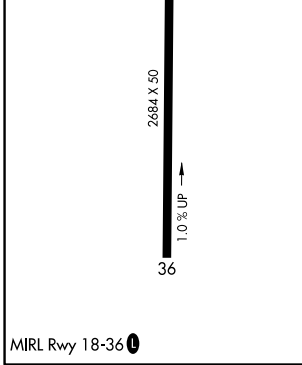

APP CRS 177°	Rwy Idg 2684
	TDZE 1274
	Apt Elev 1274

RNAV (GPS) RWY 18

CORNING MUNI (CRZ)

RNP APCH.		MISSED APPROACH: Climbing left turn to 3000 direct GUNTE and hold.	
<p>▼ Use Creston altimeter setting; when not received, use Clarinda altimeter setting and increase all MDAs 60 feet.</p>		CSQ AWOS-3 124.75	MINNEAPOLIS CENTER 119.6 290.4
		CTAF 122.9	122.8 0