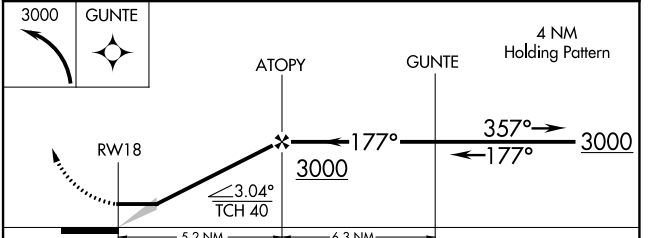

APP CRS 177°	Rwy Idg 2684
	TDZE 1274
	Apt Elev 1274

RNAV (GPS) RWY 18

CORNING MUNI (CRZ)

RNP APCH.		MISSED APPROACH: Climbing left turn to 3000 direct GUNTE and hold.	
<p>▼ Use Creston altimeter setting; when not received, use Clarinda altimeter setting and increase all MDAs 60 feet.</p>		CSQ AWOS-3 124.75	MINNEAPOLIS CENTER 119.6 290.4
		CTAF 122.9	122.8 0