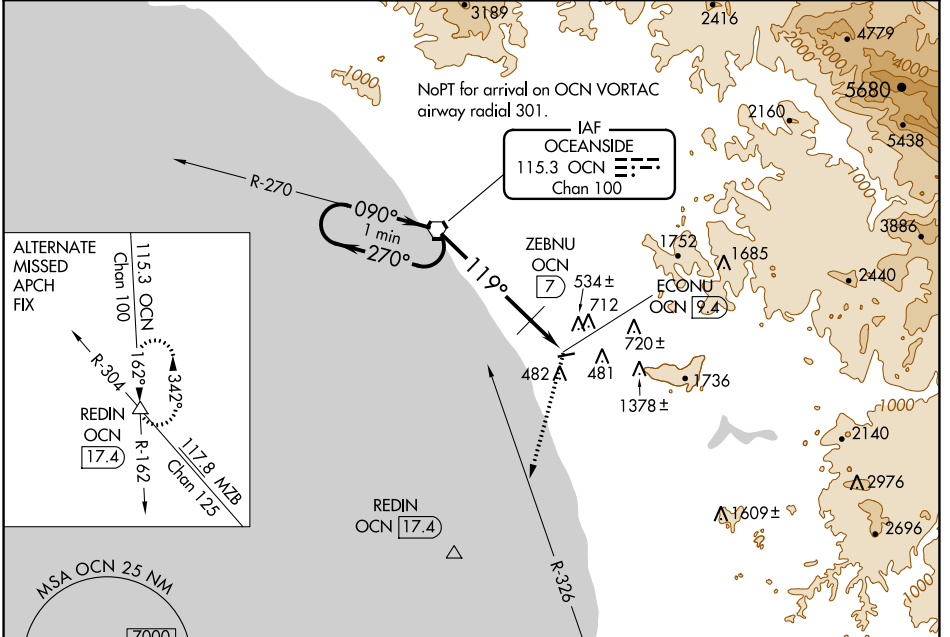

VORTAC OCN 115.3 Chan 100	APP CRS 119°	Rwy Idg TDZE Apt Elev N/A N/A 331
---	------------------------	---

VOR-A
MC CLELLAN-PALOMAR (CRQ)

MISSED APPROACH: Climb to 3000 on heading 180° and on MZB R-326 to MZB VORTAC.

ATIS 120.15	SOCAL APP CON 127.3 323.0	PALOMAR TOWER* 118.6 (CTAF) 0 276.4	GND CON 121.8	CLNC DEL 134.85
-----------------------	-------------------------------------	--	-------------------------	---------------------------

CATEGORY	A	B	C	D
CIRCLING	1300-1¼ 969 (1000-1¼)	1300-1½ 969 (1000-1½)	1300-3 969 (1000-3)	NA
ZEBNU FIX MINIMUMS				
CIRCLING	920-1 589 (600-1)	1020-1 689 (700-1)	1260-2¾ 929 (1000-2¾)	NA
FAF to MAP 9.4 NM				
	Knots 60	90	120	150 180
	Min:Sec 9:24	6:16	4:42	3:46 3:08

SW-3, 25 FEB 2021 to 25 MAR 2021

SW-3, 25 FEB 2021 to 25 MAR 2021