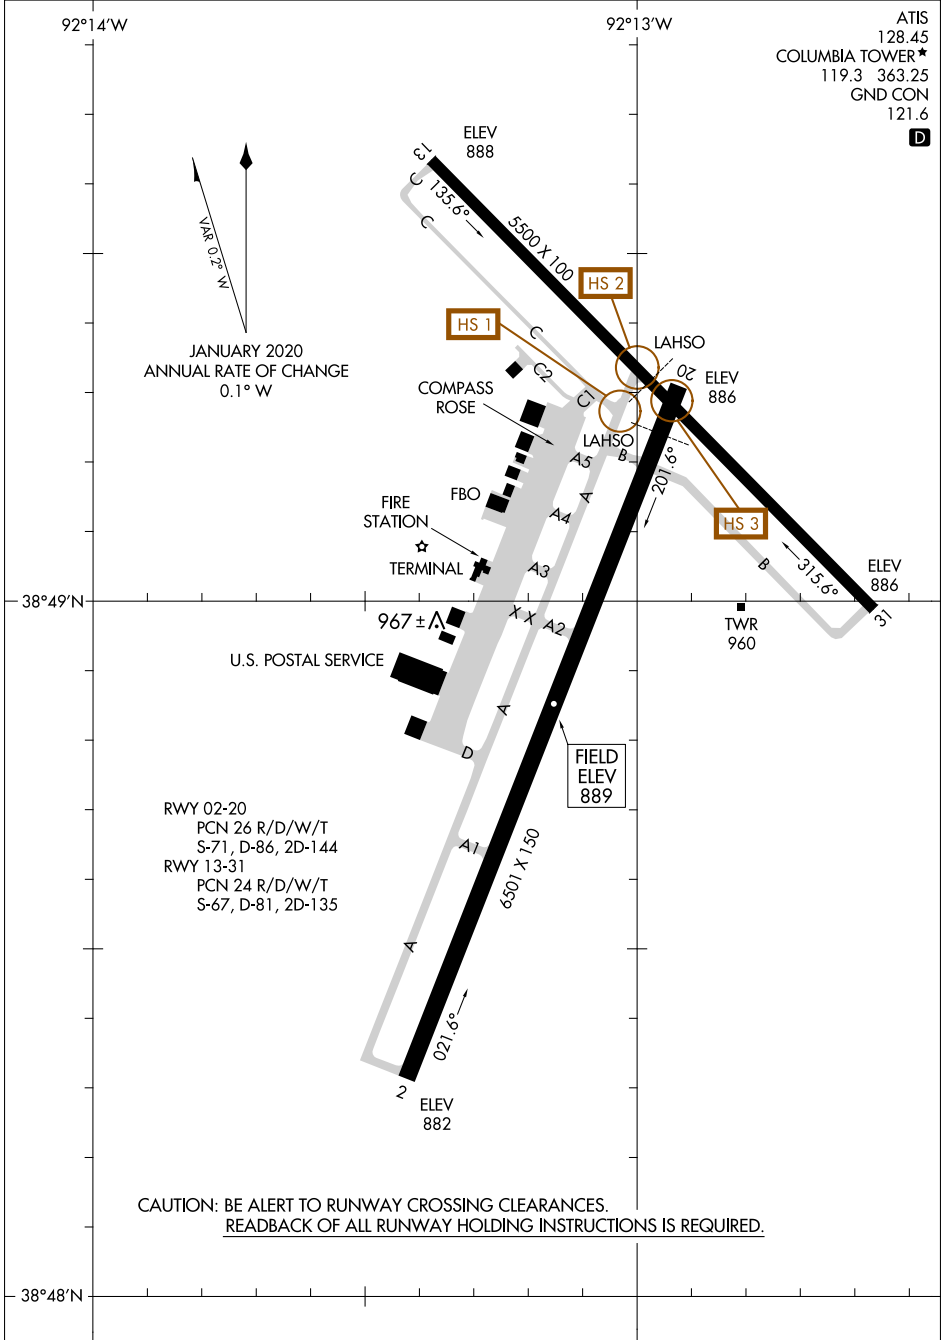

AIRPORT DIAGRAM

AL-5595 (FAA)

COLUMBIA RGNL (COT)
COLUMBIA, MISSOURI

ATIS 128.45
 COLUMBIA TOWER * 119.3 363.25
 GND CON 121.6
D

NC-3, 25 FEB 2021 to 25 MAR 2021

NC-3, 25 FEB 2021 to 25 MAR 2021

CAUTION: BE ALERT TO RUNWAY CROSSING CLEARANCES.
READEBACK OF ALL RUNWAY HOLDING INSTRUCTIONS IS REQUIRED.

AIRPORT DIAGRAM

COLUMBIA, MISSOURI
COLUMBIA RGNL (COT)