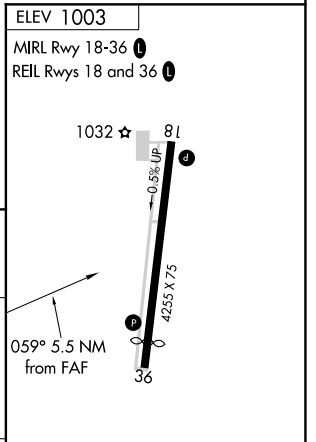

VOR/DME CNU 109.2 Chan 29	APP CRS 059°	Rwy Idg TDZE Apt Elev 1003	N/A N/A 1003
---	------------------------	--	---

VOR-A
CHANUTE MARTIN JOHNSON (CNU)

⚠ When local altimeter setting not received, use Parsons altimeter setting and increase all MDA 80 feet. Circling Rwy 36 NA at night.

MISSED APPROACH: Climbing right turn to 2800 direct CNU VOR/DME and hold.

ASOS 127.075	KANSAS CITY CENTER 132.9 279.5	UNICOM 122.7 (CTAF) 0
------------------------	--	---------------------------------

CATEGORY	A	B	C	D	FAF to MAP 5.5 NM					
CIRCLING	1480-1	477 (500-1)		NA	Knots	60	90	120	150	180
					Min:Sec	5:30	3:40	2:45	2:12	1:50

NC-2, 25 FEB 2021 to 25 MAR 2021

NC-2, 25 FEB 2021 to 25 MAR 2021