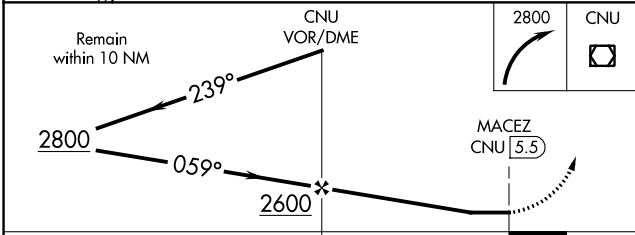

VOR/DME CNU 109.2 Chan 29	APP CRS 059°	Rwy Idg TDZE Apt Elev 1003	N/A N/A 1003
---	------------------------	--	---

VOR-A
CHANUTE MARTIN JOHNSON (CNU)

⚠ When local altimeter setting not received, use Parsons altimeter setting and increase all MDA 80 feet. Circling Rwy 36 NA at night.

MISSED APPROACH: Climbing right turn to 2800 direct CNU VOR/DME and hold.

ASOS 127.075	KANSAS CITY CENTER 132.9 279.5	UNICOM 122.7 (CTAF) 0
------------------------	--	---------------------------------

CATEGORY	A	B	C	D	FAF to MAP 5.5 NM					
CIRCLING	1480-1	477 (500-1)		NA	Knots	60	90	120	150	180
					Min:Sec	5:30	3:40	2:45	2:12	1:50

NC-2, 25 FEB 2021 to 25 MAR 2021

NC-2, 25 FEB 2021 to 25 MAR 2021