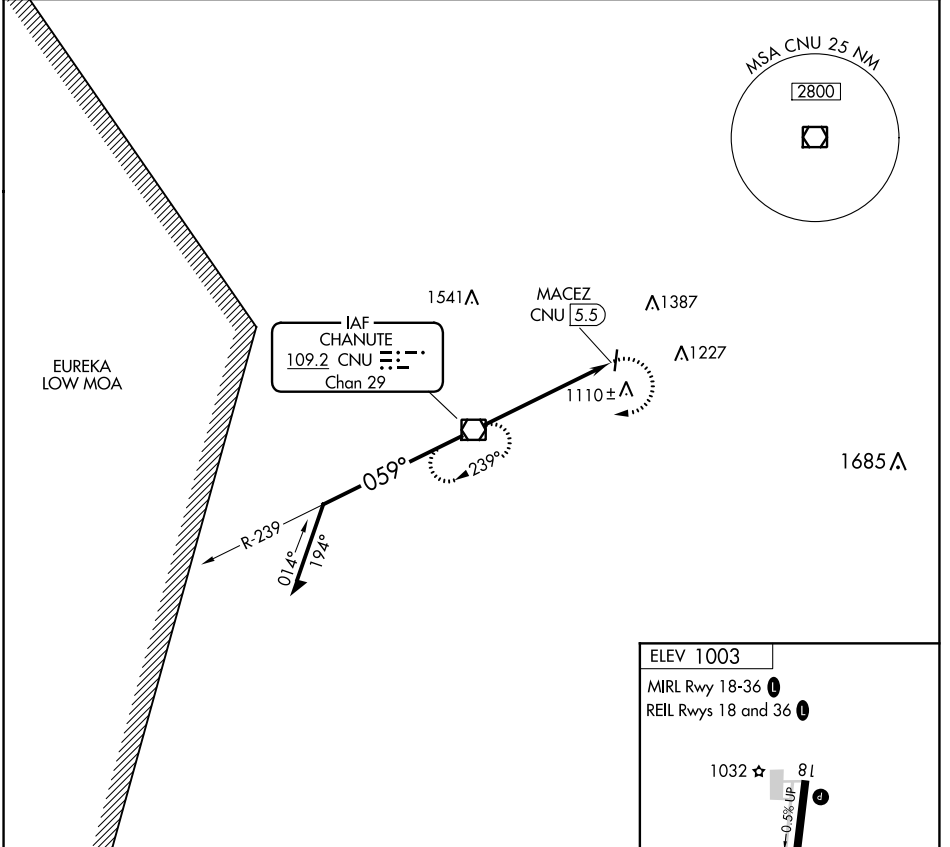

VOR/DME CNU 109.2 Chan 29	APP CRS 059°	Rwy Idg TDZE Apt Elev 1003	N/A N/A 1003
---	------------------------	--	---

VOR-A
CHANUTE MARTIN JOHNSON (CNU)

⚠ When local altimeter setting not received, use Parsons altimeter setting and increase all MDA 80 feet. Circling Rwy 36 NA at night.

MISSED APPROACH: Climbing right turn to 2800 direct CNU VOR/DME and hold.

ASOS 127.075	KANSAS CITY CENTER 132.9 279.5	UNICOM 122.7 (CTAF) 0
------------------------	--	---------------------------------

CATEGORY	A	B	C	D	FAF to MAP 5.5 NM					
CIRCLING	1480-1	477 (500-1)		NA	Knots	60	90	120	150	180
					Min:Sec	5:30	3:40	2:45	2:12	1:50

NC-2, 25 FEB 2021 to 25 MAR 2021

NC-2, 25 FEB 2021 to 25 MAR 2021