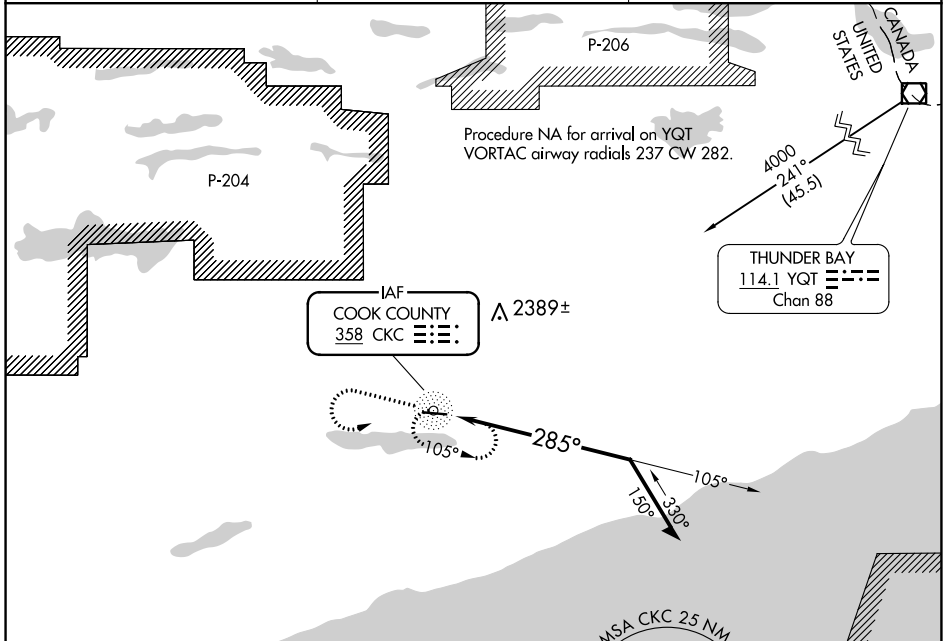

NDB CKC 358	APP CRS 285°	Rwy Idg TDZE Apt Elev	5002 1797 1803
-----------------------	------------------------	-----------------------------	---

NDB RWY 28

GRAND MARAIS/COOK COUNTY (CKC)

⚠ NA Circling Rwy 10 NA at night. Rwy 28 helicopter visibility reduction below 3/4 SM NA.
❄ -30°C MISSED APPROACH: Climb to 3000 then climbing left turn to 3500 direct CKC NDB and hold.

AWOS-3 119.925	MINNEAPOLIS CENTER 127.9 281.45	UNICOM 122.8 (CTAF) 0
--------------------------	---	--

ELEV 1803	TDZE 1797
-----------	-----------

CATEGORY	A	B	C	D
S-28	2420-1	623 (700-1)	2420-1¾	623 (700-1¾)
C CIRCLING	2420-1	617 (700-1)	2420-1¾ 617 (700-1¾)	2620-2¾ 817 (900-2¾)