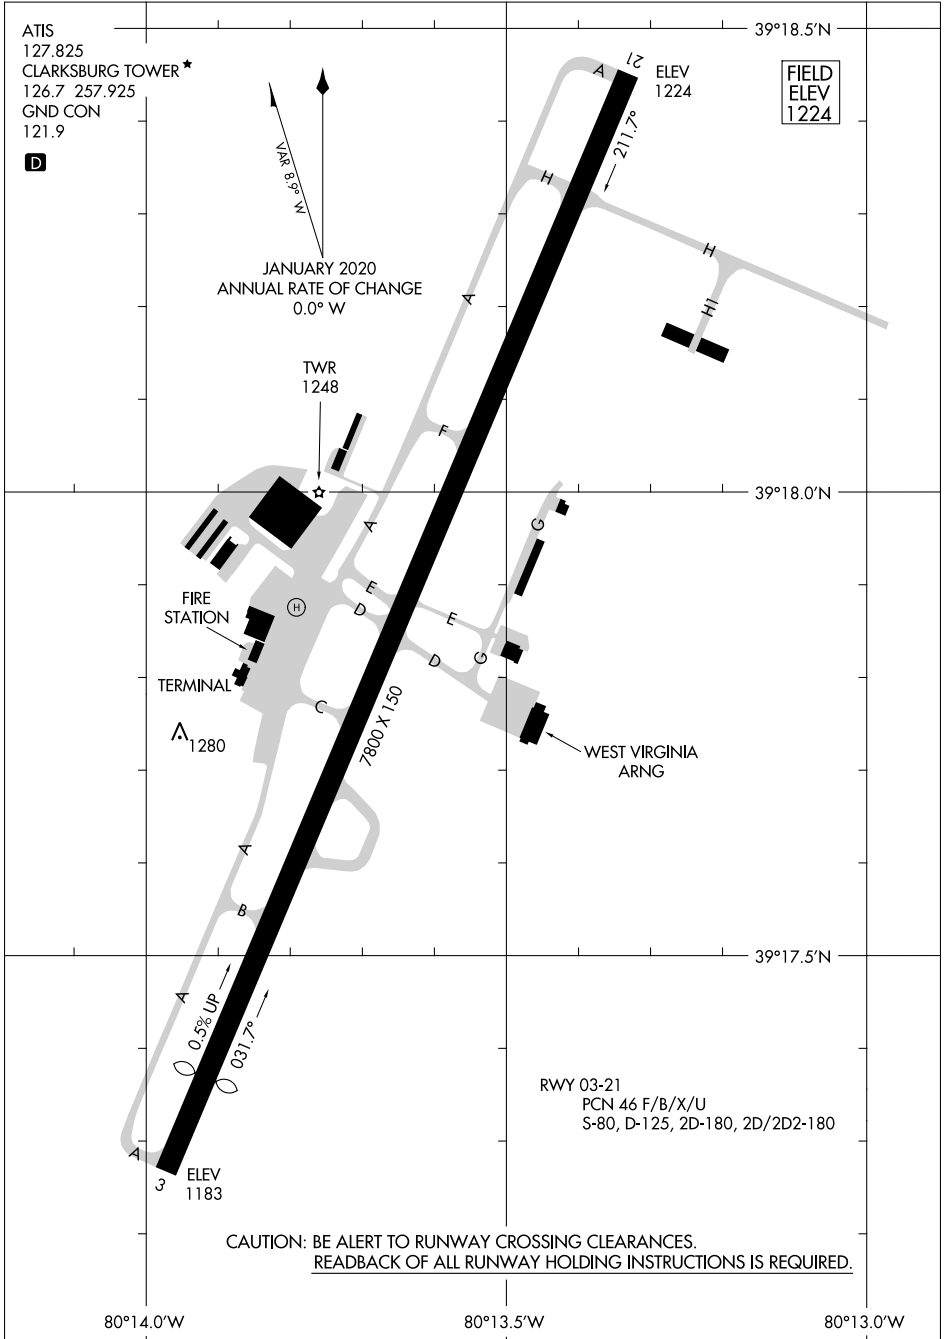

20086

AIRPORT DIAGRAM

NORTH CENTRAL WEST VIRGINIA (CKB)
CLARKSBURG, WEST VIRGINIA

AL-616 (FAA)

NE-4, 25 FEB 2021 to 25 MAR 2021

NE-4, 25 FEB 2021 to 25 MAR 2021

AIRPORT DIAGRAM

20086