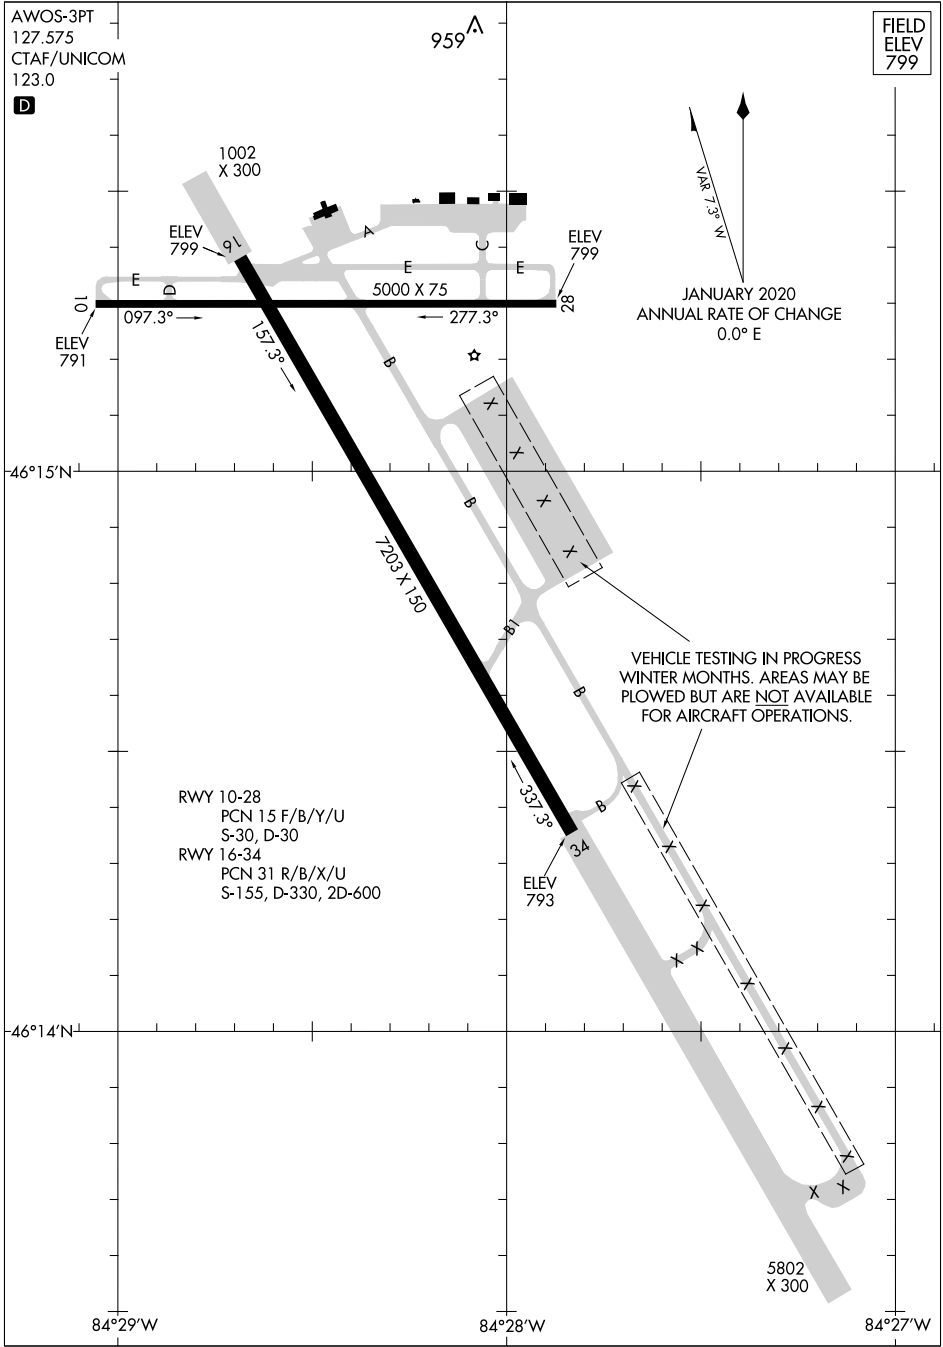

20086

AIRPORT DIAGRAM

AL-810 (FAA)

CHIPPEWA COUNTY INTL (CIU)
SAULT STE MARIE, MICHIGAN

AWOS-3PT
127.575
CTAF/UNICOM
123.0

FIELD
ELEV
799

EC-1, 25 FEB 2021 to 25 MAR 2021

EC-1, 25 FEB 2021 to 25 MAR 2021

AIRPORT DIAGRAM

20086

SAULT STE MARIE, MICHIGAN
CHIPPEWA COUNTY INTL (CIU)