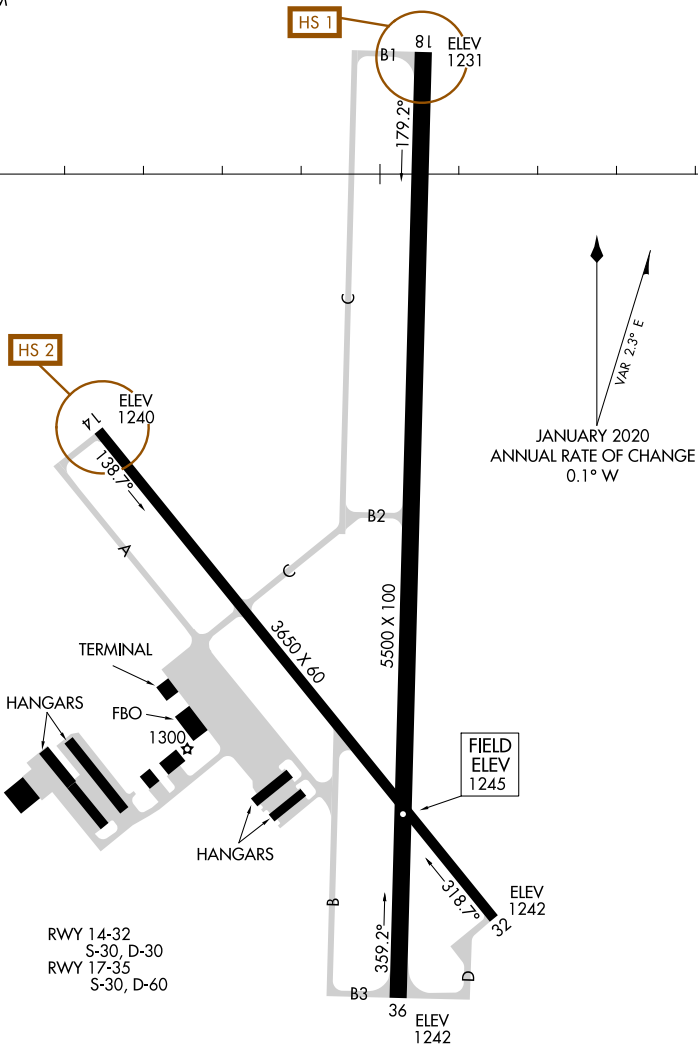

20086

AIRPORT DIAGRAM

AL-5540 (FAA)

COUNCIL BLUFFS MUNI (CBF)
COUNCIL BLUFFS, IOWA

AWOS-3
126.575
CTAF/UNICOM
122.800
CLNC DEL
127.675

NC-3, 25 FEB 2021 to 25 MAR 2021

NC-3, 25 FEB 2021 to 25 MAR 2021