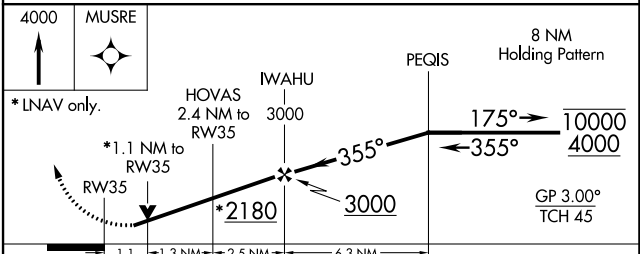

WAAS CH 77525 W35A	APP CRS 355°	Rwy Idg TDZE Apt Elev	5599 1386 1387
--	------------------------	-----------------------------	---

RNAV (GPS) RWY 35

BROWNWOOD RGNL (BWD)

RNP APCH.		MISSED APPROACH: Climb to 4000 direct MUSRE and hold.
AWOS-3 118.325		FORT WORTH CENTER 127.45 290.3
		UNICOM 122.8 (CTAF)

CATEGORY	A	B	C	D
LPV DA	1636-1 250 (300-1)			
RNAV MDA	1780-1	394 (400-1)	1780-1 1/8 394 (400-1 1/8)	1780-1 1/4 394 (400-1 1/4)

SC-3, 25 FEB 2021 to 25 MAR 2021

SC-3, 25 FEB 2021 to 25 MAR 2021