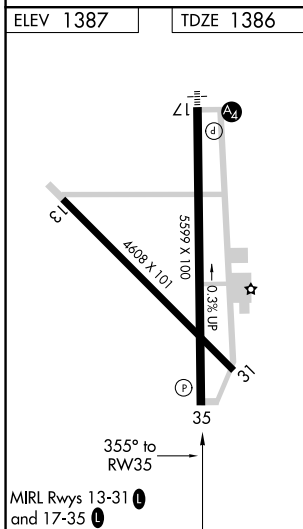

WAAS CH 77525 W35A	APP CRS 355°	Rwy Idg TDZE Apt Elev	5599 1386 1387
--	------------------------	-----------------------------	---

RNAV (GPS) RWY 35

BROWNWOOD RGNL (BWD)

RNP APCH.		MISSED APPROACH: Climb to 4000 direct MUSRE and hold.
AWOS-3 118.325		FORT WORTH CENTER 127.45 290.3
		UNICOM 122.8 (CTAF)

CATEGORY	A	B	C	D
LPV DA	1636-1 250 (300-1)			
RNAV MDA	1780-1	394 (400-1)	1780-1 1/8 394 (400-1 1/8)	1780-1 1/4 394 (400-1 1/4)

SC-3, 25 FEB 2021 to 25 MAR 2021

SC-3, 25 FEB 2021 to 25 MAR 2021