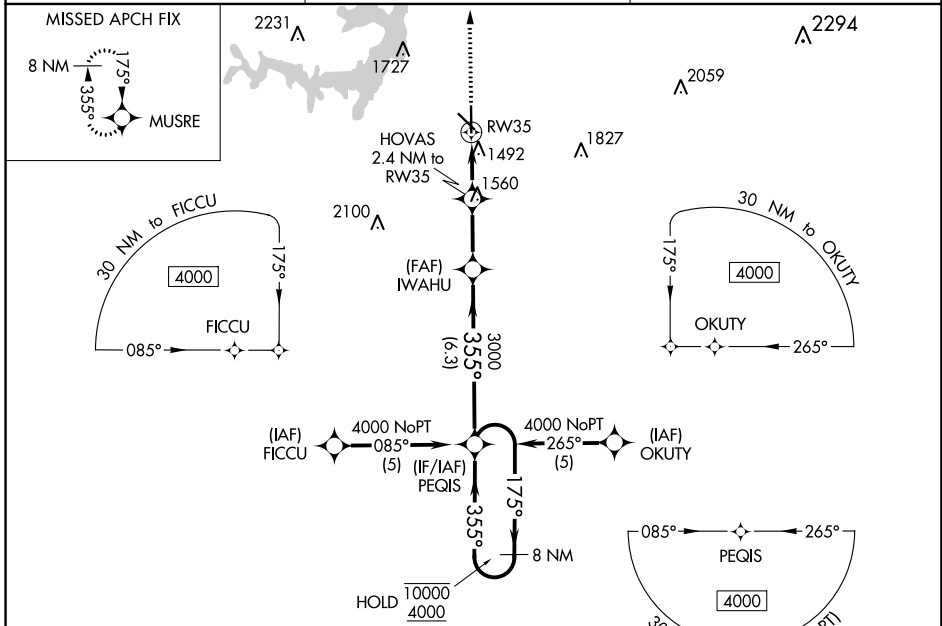

WAAS CH 77525 W35A	APP CRS 355°	Rwy Idg TDZE Apt Elev	5599 1386 1387
--	------------------------	-----------------------------	---

RNAV (GPS) RWY 35

BROWNWOOD RGNL (BWD)

RNP APCH.		MISSED APPROACH: Climb to 4000 direct MUSRE and hold.
AWOS-3 118.325		FORT WORTH CENTER 127.45 290.3
		UNICOM 122.8 (CTAF)

CATEGORY	A	B	C	D
LPV DA	1636-1 250 (300-1)			
RNAV MDA	1780-1	394 (400-1)	1780-1 1/8 394 (400-1 1/8)	1780-1 1/4 394 (400-1 1/4)

SC-3, 25 FEB 2021 to 25 MAR 2021

SC-3, 25 FEB 2021 to 25 MAR 2021