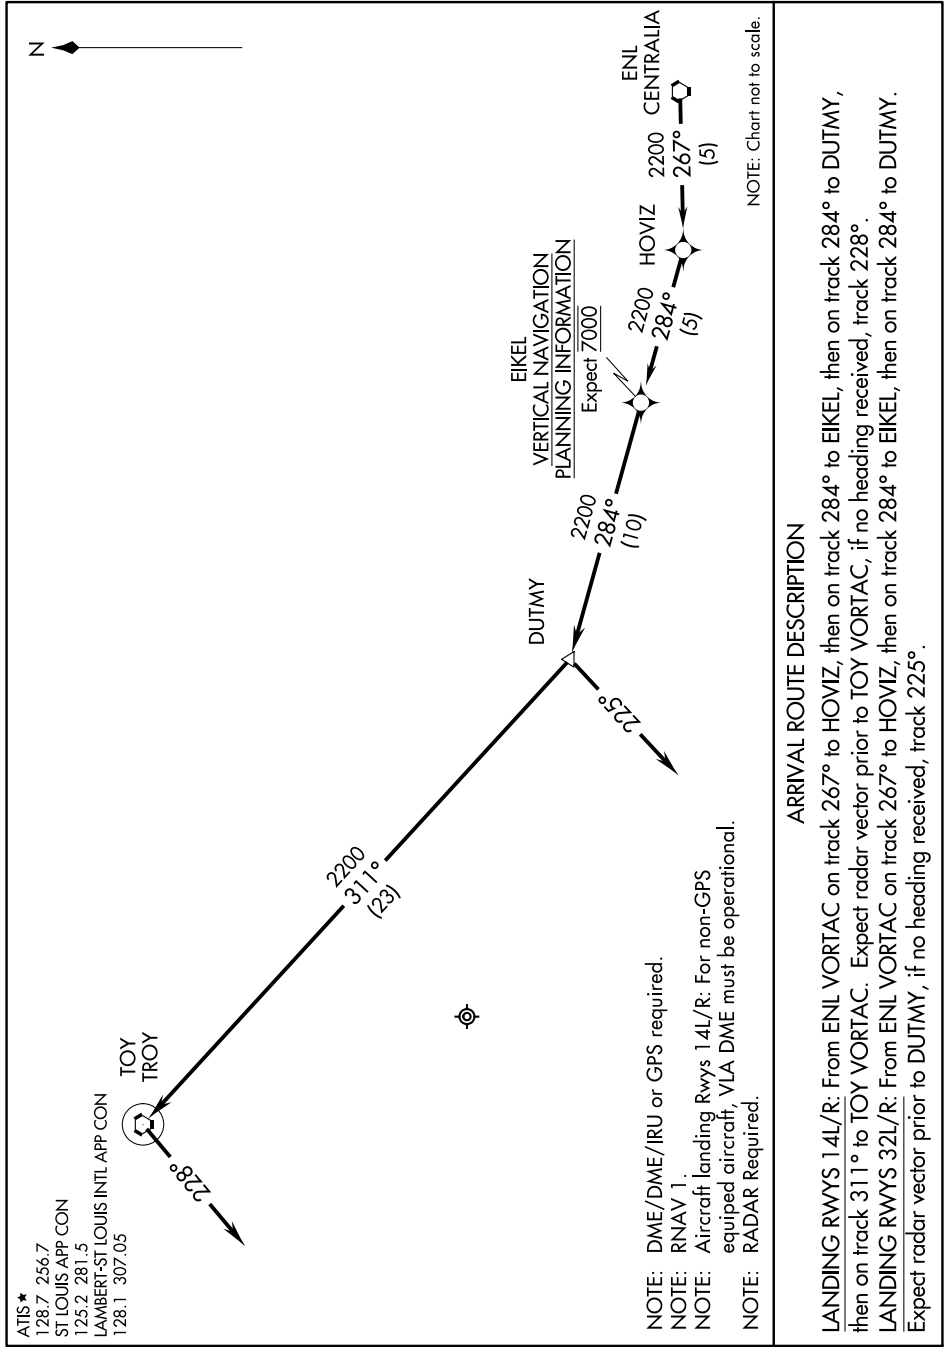

# CENTRALIA TWO ARRIVAL (RNAV)

EC-3, 25 FEB 2021 to 25 MAR 2021