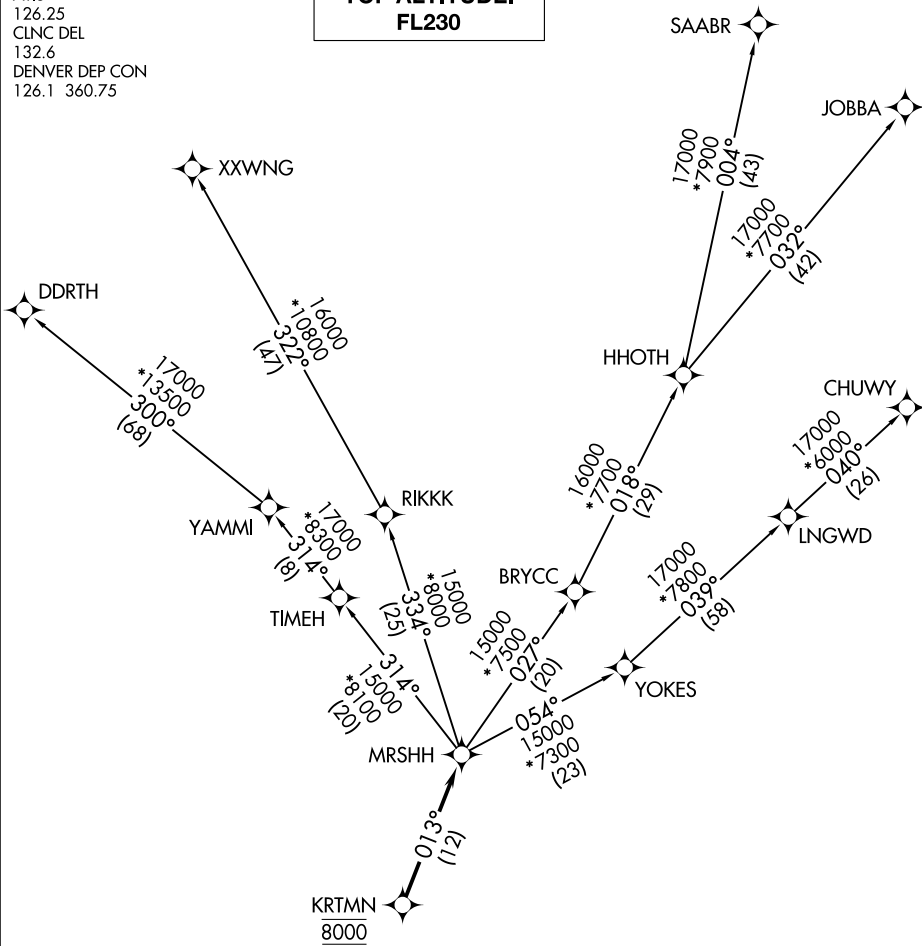

ATIS
126.25
CLNC DEL
132.6
DENVER DEP CON
126.1 360.75

**TOP ALTITUDE:
FL230**

SW-1, 25 FEB 2021 to 25 MAR 2021

SW-1, 25 FEB 2021 to 25 MAR 2021

TAKEOFF MINIMUMS

Rwys 3, 21: NA.
Rwys 12L/R, 30L/R: Standard.

- NOTE: DME/DME/IRU or GPS required.
- NOTE: RNAV 1.
- NOTE: Turbojets only.
- NOTE: RADAR required.

NOTE: Chart not to scale.

(NARRATIVE ON FOLLOWING PAGE)