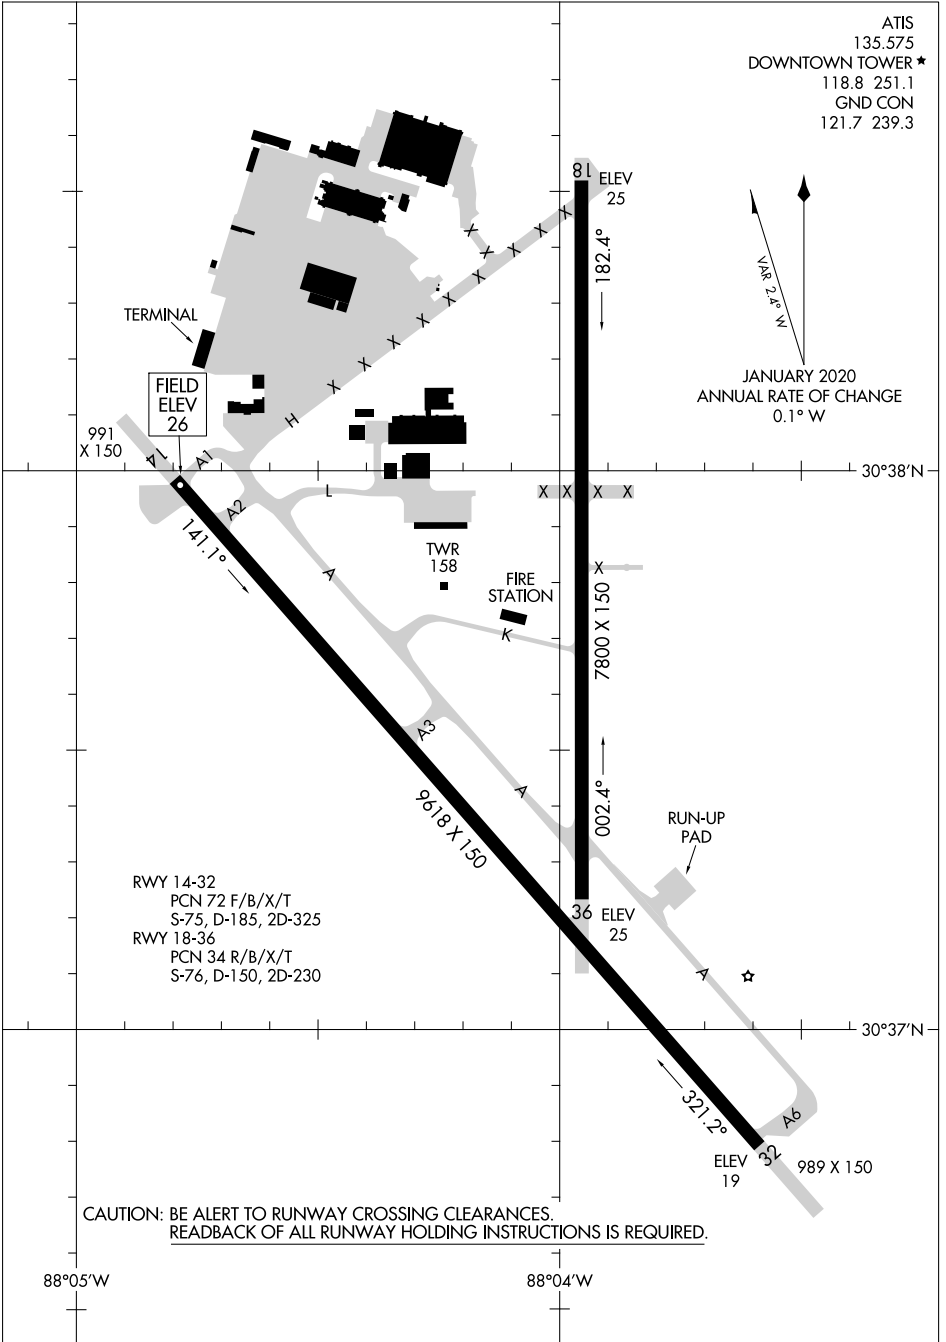

20086
AIRPORT DIAGRAM

AL-268 (FAA)

MOBILE DOWNTOWN (BFM)
MOBILE, ALABAMA

SE-4, 25 FEB 2021 to 25 MAR 2021

SE-4, 25 FEB 2021 to 25 MAR 2021

AIRPORT DIAGRAM
20086

MOBILE, ALABAMA
MOBILE DOWNTOWN (BFM)