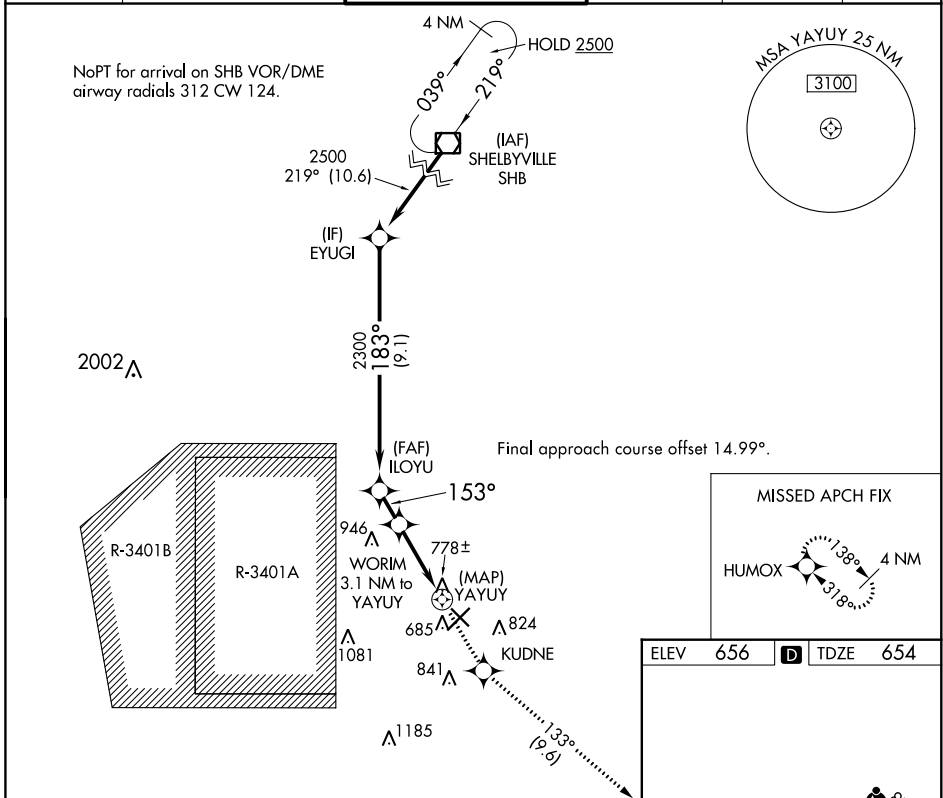

APP CRS	Rwy Idg	5000
153°	TDZE	654
	Apt Elev	656

RNAV (GPS) RWY 14

COLUMBUS MUNI (BAK)

RNP APCH.		MISSED APPROACH: Climb to 2500 direct KUDNE and on track 133° to HUMOX and hold.			
AWOS-3	INDIANAPOLIS APP CON	COLUMBUS TOWER ★	GND CON	CLNC DEL	UNICOM
119.75	134.85 317.8	118.6 (CTAF) 1	121.6	134.85	122.95

ELEV	656	TDZE	654
------	-----	------	-----

CATEGORY	A	B	C	D
LNAV MDA	1040-1	386 (400-1)	1040-1½ 386 (400-1½)	1040-1¼ 386 (400-1¼)
CIRCLING	1140-1 484 (500-1)	1200-1 544 (600-1)	1200-1½ 544 (600-1½)	1400-2½ 744 (800-2½)

MIRL Rwy 14-32 1

HIRL Rwy 5-23 1

REIL Rws 5, 14, and 32 1