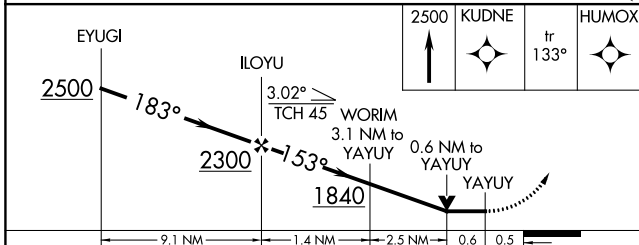

APP CRS	Rwy Idg	5000
153°	TDZE	654
	Apt Elev	656

RNAV (GPS) RWY 14

COLUMBUS MUNI (BAK)

RNP APCH.		MISSED APPROACH: Climb to 2500 direct KUDNE and on track 133° to HUMOX and hold.			
AWOS-3	INDIANAPOLIS APP CON	COLUMBUS TOWER ★	GND CON	CLNC DEL	UNICOM
119.75	134.85 317.8	118.6 (CTAF) 1	121.6	134.85	122.95

ELEV	656	TDZE	654
------	-----	------	-----

CATEGORY	A	B	C	D
LNAV MDA	1040-1	386 (400-1)	1040-1½ 386 (400-1½)	1040-1¼ 386 (400-1¼)
CIRCLING	1140-1 484 (500-1)	1200-1 544 (600-1)	1200-1½ 544 (600-1½)	1400-2½ 744 (800-2½)