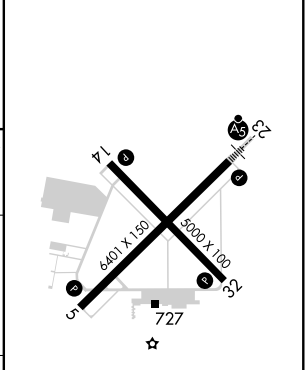

APP CRS	Rwy Idg	5000
153°	TDZE	654
	Apt Elev	656

RNAV (GPS) RWY 14

COLUMBUS MUNI (BAK)

RNP APCH.		MISSED APPROACH: Climb to 2500 direct KUDNE and on track 133° to HUMOX and hold.			
AWOS-3	INDIANAPOLIS APP CON	COLUMBUS TOWER ★	GND CON	CLNC DEL	UNICOM
119.75	134.85 317.8	118.6 (CTAF) 1	121.6	134.85	122.95

ELEV	656	TDZE	654
------	-----	------	-----

CATEGORY	A	B	C	D
LNAV MDA	1040-1	386 (400-1)	1040-1½ 386 (400-1½)	1040-1¼ 386 (400-1¼)
CIRCLING	1140-1 484 (500-1)	1200-1 544 (600-1)	1200-1½ 544 (600-1½)	1400-2½ 744 (800-2½)