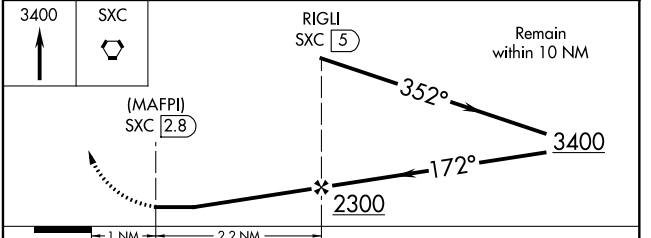

VORTAC SXC 111.4 Chan 51	APP CRS 172°	Rwy Idg TDZE Apt Elev N/A N/A 1602
---------------------------------------	------------------------	--

VOR/DME or GPS-B
CATALINA (AVX)

<p>NA Circling southeast runway 4-22 not authorized.</p>	<p>MISSED APPROACH: Climb to 3400 direct SXC VORTAC and hold.</p>
---	---

ASOS 120.675	SOCAL APP CON 127.4 323.275	UNICOM 122.7 (CTAF)
------------------------	---------------------------------------	-------------------------------

CATEGORY	A	B	C	D
CIRCLING	2220-1	618 (700-1)	NA	