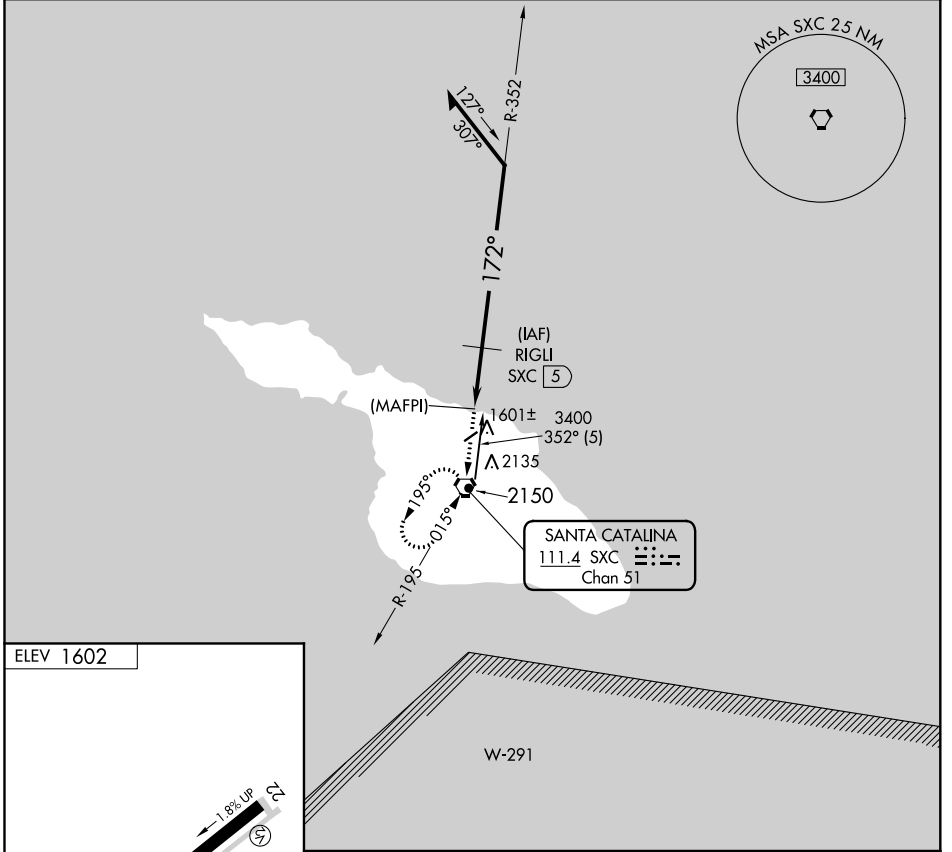

VORTAC SXC 111.4 Chan 51	APP CRS 172°	Rwy Idg TDZE Apt Elev N/A N/A 1602
---------------------------------------	------------------------	--

VOR/DME or GPS-B
CATALINA (AVX)

<p>NA Circling southeast runway 4-22 not authorized.</p>	<p>MISSED APPROACH: Climb to 3400 direct SXC VORTAC and hold.</p>
---	---

ASOS 120.675	SOCAL APP CON 127.4 323.275	UNICOM 122.7 (CTAF)
------------------------	---------------------------------------	-------------------------------

CATEGORY	A	B	C	D
CIRCLING	2220-1	618 (700-1)	NA	

SW-3, 25 FEB 2021 to 25 MAR 2021

SW-3, 25 FEB 2021 to 25 MAR 2021