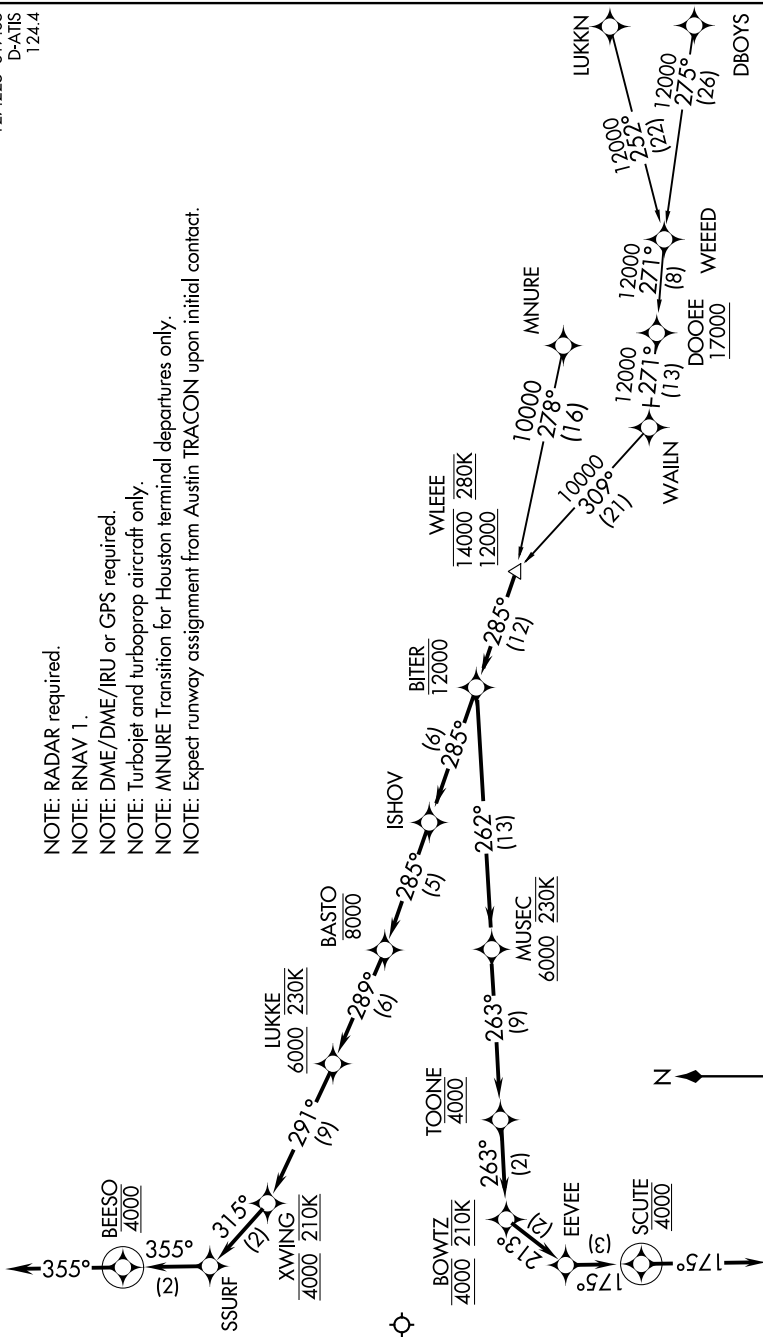

WLEEE FIVE ARRIVAL (RNAV)

AUSTIN APP CON
127.225 317.65
D-ATIS
124.4

- NOTE: RADAR required.
- NOTE: RNAV 1.
- NOTE: DME/DME/IRU or GPS required.
- NOTE: Turbojet and turboprop aircraft only.
- NOTE: MNLURE Transition for Houston terminal departures only.
- NOTE: Expect runway assignment from Austin TRACON upon initial contact.

NOTE: Chart not to scale.

(NARRATIVE ON FOLLOWING PAGE)

WLEEE FIVE ARRIVAL (RNAV)