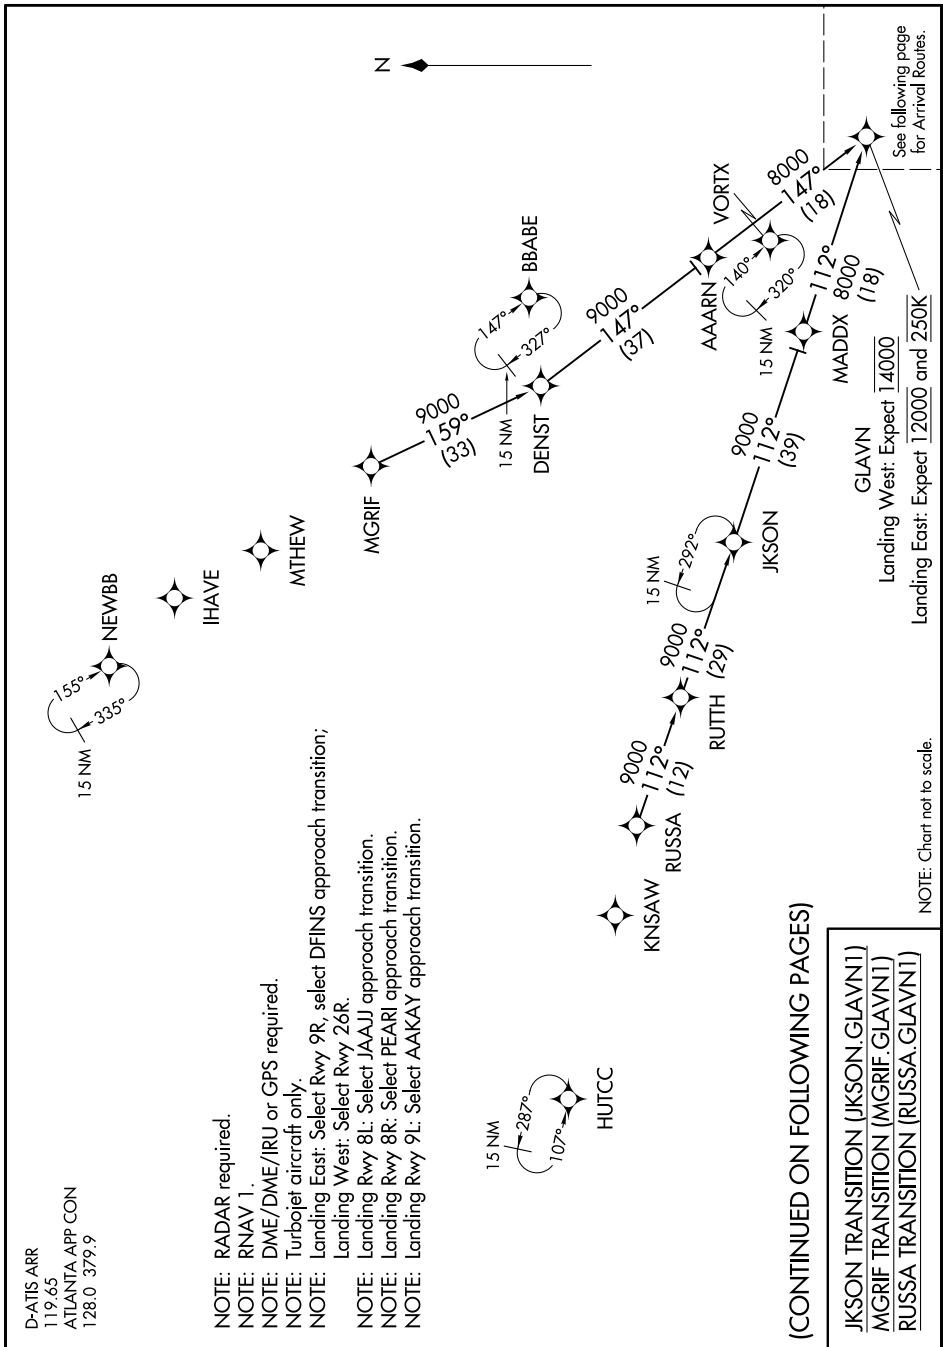

GLAVN ONE ARRIVAL (RNAV) Transition Routes

SE-4, 25 FEB 2021 to 25 MAR 2021

SE-4, 25 FEB 2021 to 25 MAR 2021