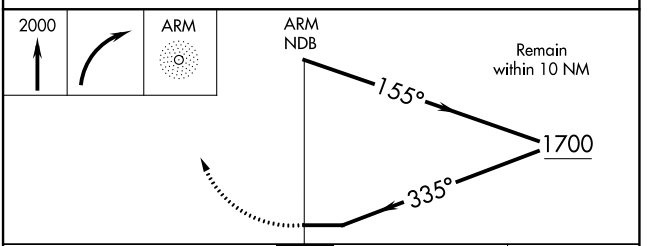

CATEGORY	A	B	C	D
S-32	560-1	461 (500-1)	560-1³/₈ 461 (500-1³/₈)	NA
CIRCLING	560-1	460 (500-1)	560-1¹/₂ 460 (500-1¹/₂)	NA

SC-5, 25 FEB 2021 to 25 MAR 2021

SC-5, 25 FEB 2021 to 25 MAR 2021