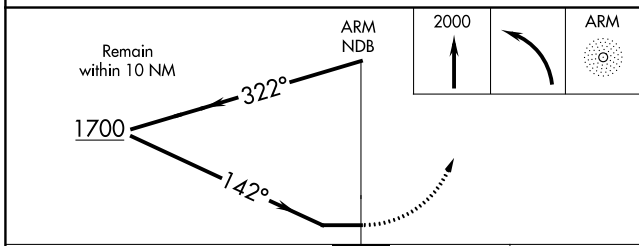

NDB ARM 245	APP CRS 142°	Rwy Idg TDZE Apt Elev	5004 100 100

NDB RWY 14

WHARTON RGNL (ARM)

▽ MISSED APPROACH: Climb to 2000 then left turn to ARM NDB and hold.

AWOS-3 118.475	HOUSTON CENTER 128.6 360.8	UNICOM 122.7 (CTAF) ①

CATEGORY	A	B	C	D
S-14	560-1	460 (500-1)	560-1³/₈ 460 (500-1³/₈)	NA
CIRCLING	560-1	460 (500-1)	560-1¹/₂ 460 (500-1¹/₂)	NA

SC-5, 25 FEB 2021 to 25 MAR 2021

SC-5, 25 FEB 2021 to 25 MAR 2021