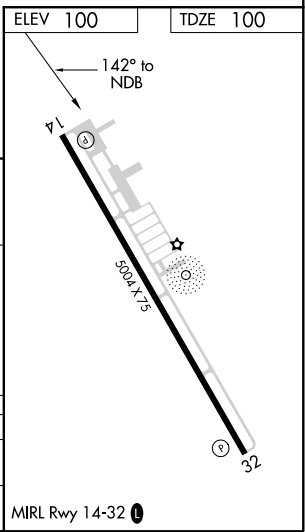

NDB ARM 245	APP CRS 142°	Rwy Idg TDZE Apt Elev	5004 100 100

NDB RWY 14

WHARTON RGNL (ARM)

▽ MISSED APPROACH: Climb to 2000 then left turn to ARM NDB and hold.

AWOS-3 118.475	HOUSTON CENTER 128.6 360.8	UNICOM 122.7 (CTAF) ①

CATEGORY	A	B	C	D
S-14	560-1	460 (500-1)	560-1³/₈ 460 (500-1³/₈)	NA
CIRCLING	560-1	460 (500-1)	560-1¹/₂ 460 (500-1¹/₂)	NA

SC-5, 25 FEB 2021 to 25 MAR 2021

SC-5, 25 FEB 2021 to 25 MAR 2021