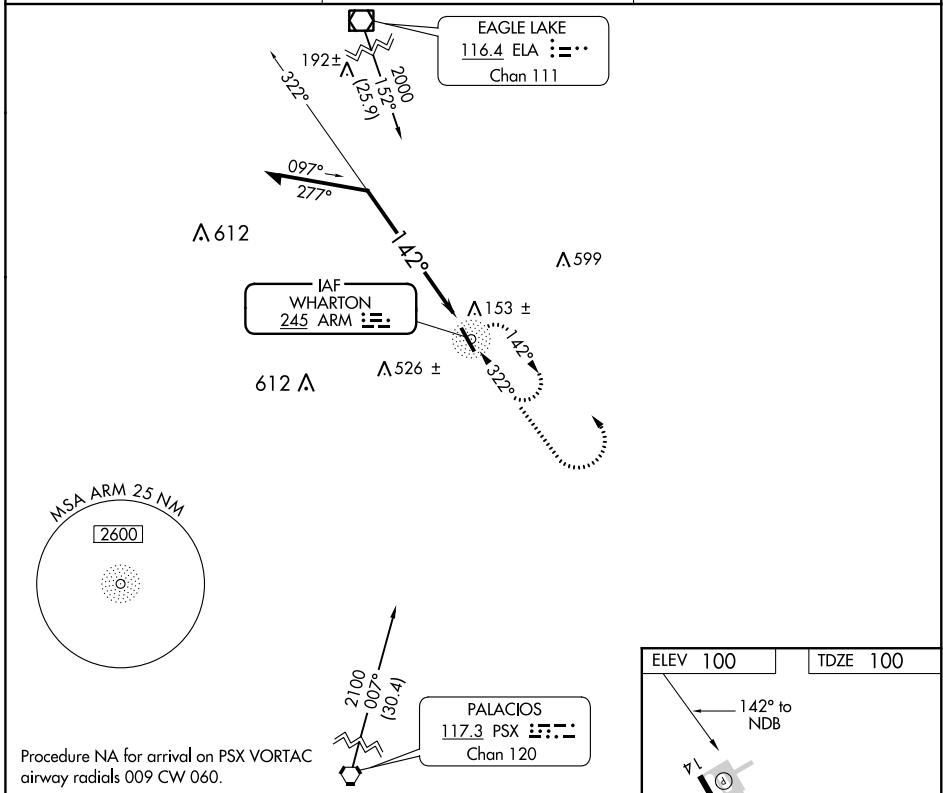

NDB ARM 245	APP CRS 142°	Rwy Idg TDZE Apt Elev	5004 100 100
-----------------------	------------------------	-----------------------------	---

NDB RWY 14

WHARTON RGNL (ARM)

▽ MISSED APPROACH: Climb to 2000 then left turn to ARM NDB and hold.

AWOS-3 118.475	HOUSTON CENTER 128.6 360.8	UNICOM 122.7 (CTAF) ①
--------------------------	--------------------------------------	--

CATEGORY	A	B	C	D
S-14	560-1	460 (500-1)	560-1 ³ / ₈ 460 (500-1 ³ / ₈)	NA
CIRCLING	560-1	460 (500-1)	560-1 ¹ / ₂ 460 (500-1 ¹ / ₂)	NA

SC-5, 25 FEB 2021 to 25 MAR 2021

SC-5, 25 FEB 2021 to 25 MAR 2021