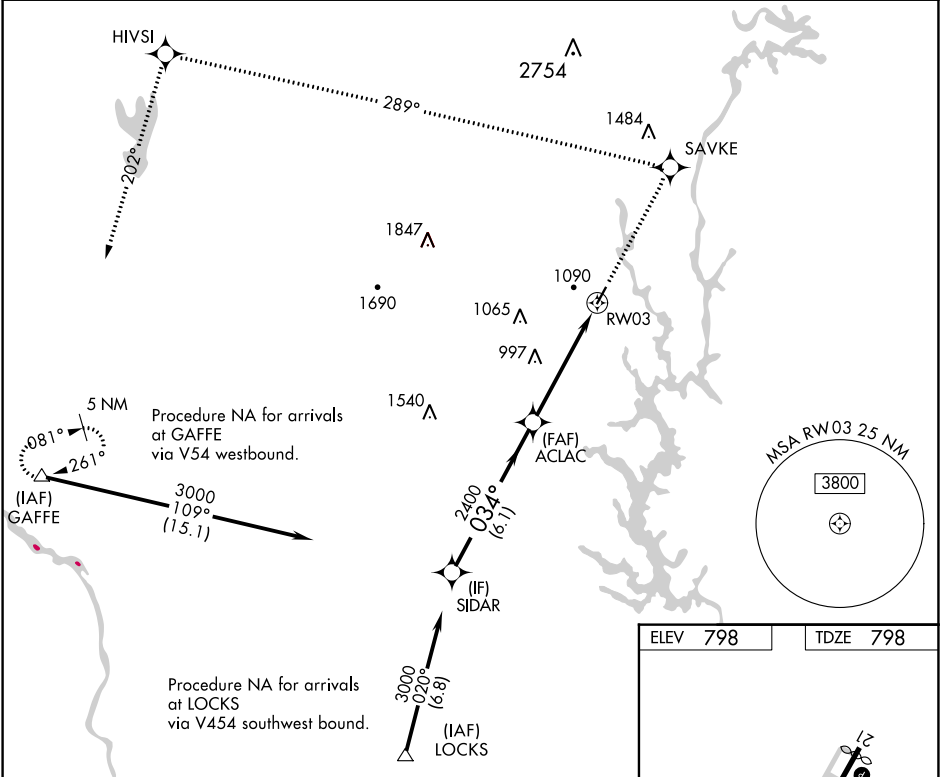

WAAS CH 90302 W03A	APP CRS 034°	Rwy Idg TDZE Apt Elev	3770 798 798
--	------------------------	-----------------------------	---

RNAV (GPS) RWY 3

GASTONIA MUNI (AKH)

RNP APCH.		ODALS	MISSED APPROACH: Climb to 3200 direct SAVKE and via 289° track to HIVSI and 202° track to GAFFE and hold.
<p>▼ If local altimeter setting not received, use Charlotte Douglas Intl altimeter setting and increase all DAs/MDAs 40 feet. Inoperative table does not apply.</p>			
ASOS 135.725	CHARLOTTE APP CON 120.05 257.2	CLNC DEL 127.2	UNICOM 123.0 (CTAF) 0

SE-2, 25 FEB 2021 to 25 MAR 2021

SE-2, 25 FEB 2021 to 25 MAR 2021

VGSi and RNAV glidepath not coincident (VGSi Angle 3.00/TCH 26).		3200 SAVKE	HIVSI	GAFFE
		↑	tr 289°	tr 202°
Procedure Turn NA	SIDAR	ACLAC	RW03	
	3000	2400		
GP 3.00°	034°			
TCH 40				
	6.1 NM	4.8 NM		
CATEGORY	A	B	C	D
LPV DA	1118-1¼	320 (400-1¼)		NA
LNAV MDA	1440-1	642 (700-1)	1440-1¾ 642 (700-1¾)	NA