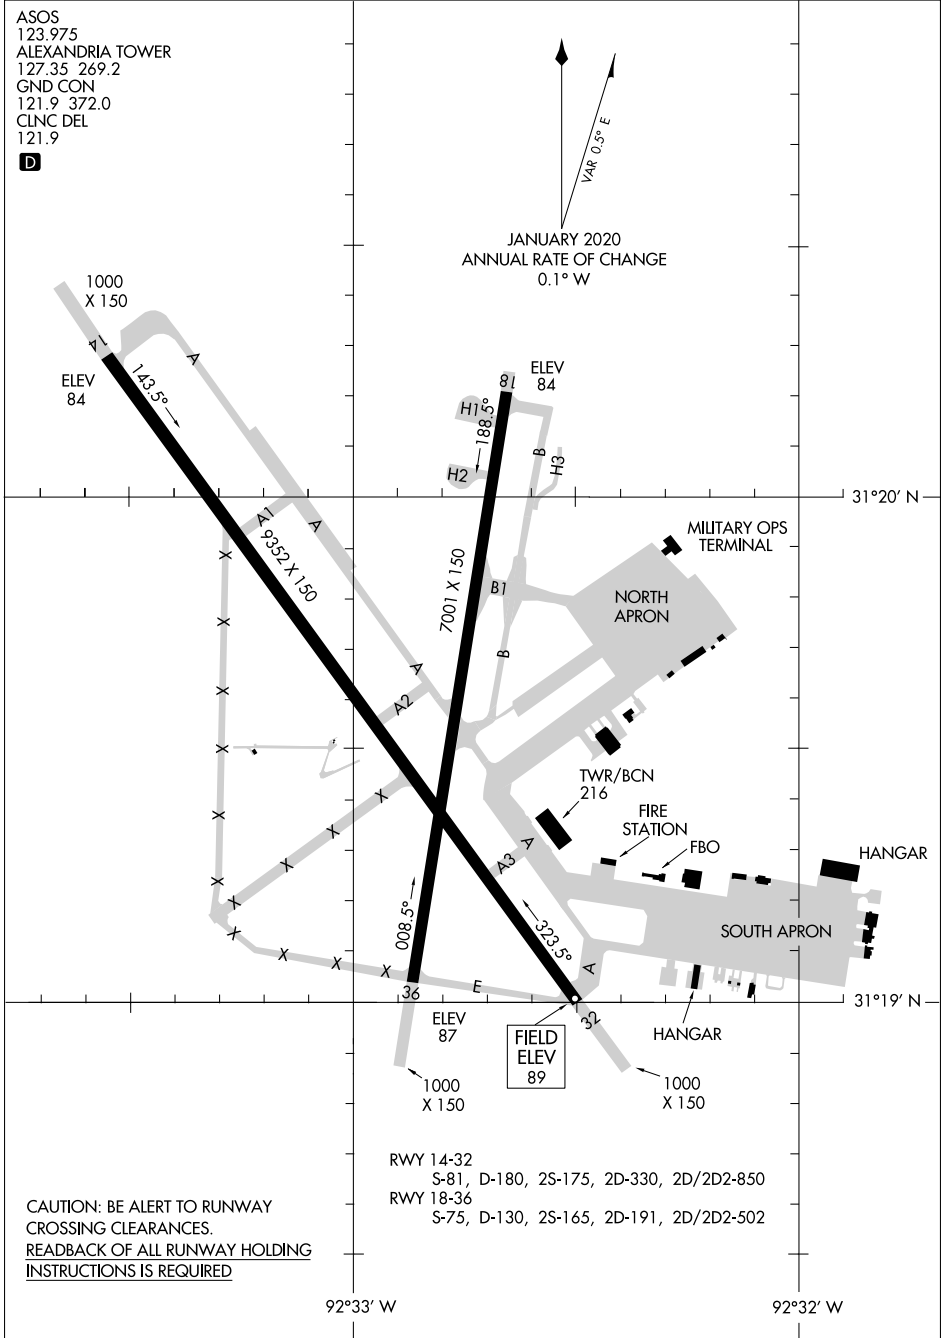

AIRPORT DIAGRAM

ALEXANDRIA INTL (AEX)
ALEXANDRIA, LOUISIANA

AL-13 (FAA)

ASOS
123.975
ALEXANDRIA TOWER
127.35 269.2
GND CON
121.9 372.0
CLNC DEL
121.9

JANUARY 2020
ANNUAL RATE OF CHANGE
0.1° W

SC-4, 25 FEB 2021 to 25 MAR 2021

SC-4, 25 FEB 2021 to 25 MAR 2021

CAUTION: BE ALERT TO RUNWAY CROSSING CLEARANCES.
READBACK OF ALL RUNWAY HOLDING INSTRUCTIONS IS REQUIRED

RWY 14-32
S-81, D-180, 2S-175, 2D-330, 2D/2D2-850
RWY 18-36
S-75, D-130, 2S-165, 2D-191, 2D/2D2-502

AIRPORT DIAGRAM

ALEXANDRIA, LOUISIANA
ALEXANDRIA INTL (AEX)