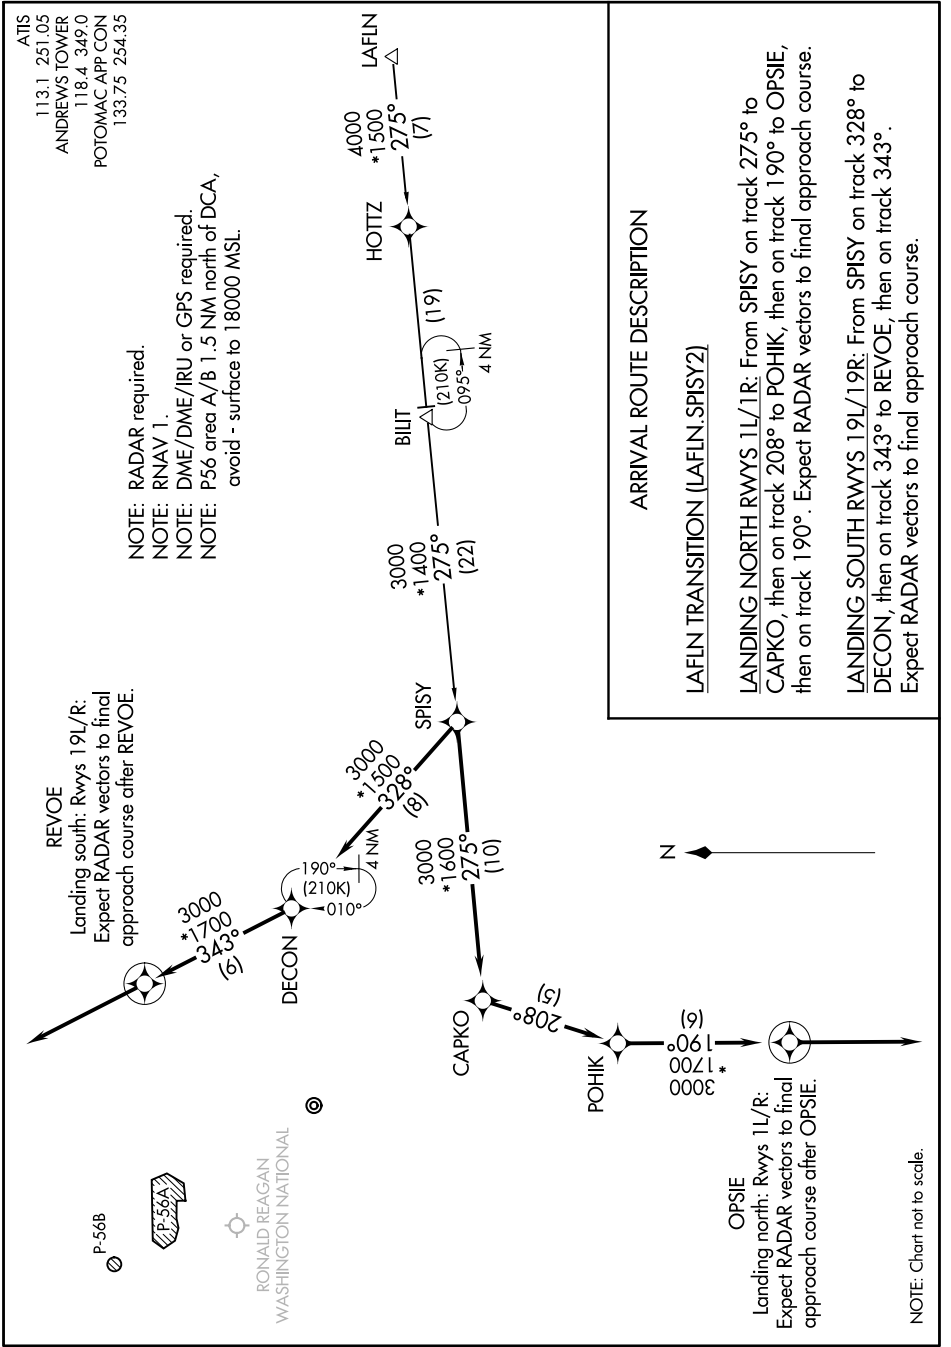

SPISY TWO ARRIVAL (RNAV)

CAMP SPRINGS, MARYLAND

NE-3, 25 FEB 2021 to 25 MAR 2021

ATIS
113.1 251.05
ANDREWS TOWER
118.4 349.0
POTOMAC APP CON
133.75 254.35

NOTE: RADAR required.
NOTE: RNAV 1.
NOTE: DME/DME/IRU or GPS required.
NOTE: P56 area A/B 1.5 NM north of DCA, avoid - surface to 18000 MSL.

P-56B

RONALD REAGAN
WASHINGTON NATIONAL

NE-3, 25 FEB 2021 to 25 MAR 2021

SPISY TWO ARRIVAL (RNAV)

CAMP SPRINGS, MARYLAND