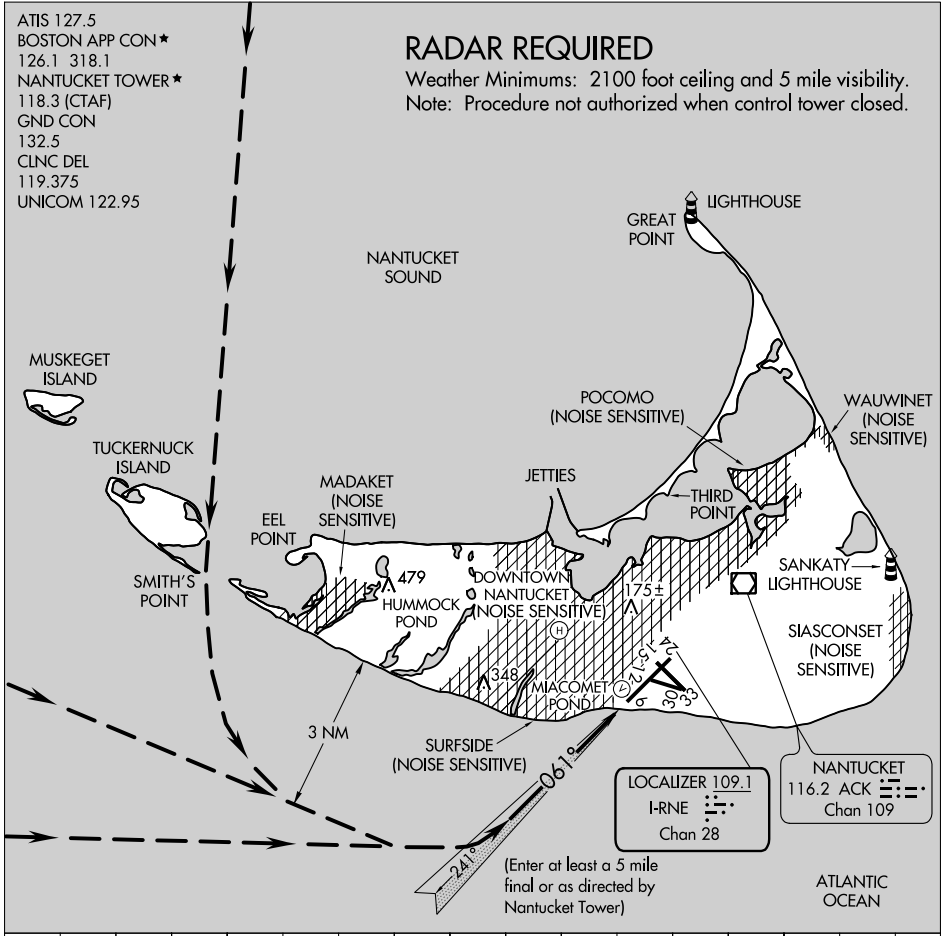

# TUCKERNUCK VISUAL RWY 6

AL-659 (FAA)

NANTUCKET MEMORIAL (ACK)  
NANTUCKET, MASSACHUSETTS

ATIS 127.5  
 BOSTON APP CON ★  
 126.1 318.1  
 NANTUCKET TOWER ★  
 118.3 (CTAF)  
 GND CON  
 132.5  
 CLNC DEL  
 119.375  
 UNICOM 122.95

## RADAR REQUIRED

Weather Minimums: 2100 foot ceiling and 5 mile visibility.  
 Note: Procedure not authorized when control tower closed.

NE-1, 25 FEB 2021 to 25 MAR 2021

NE-1, 25 FEB 2021 to 25 MAR 2021

# TUCKERNUCK VISUAL RWY 6

Amdt 1 22NOV99

41°15'N-70°04'W

NANTUCKET, MASSACHUSETTS  
NANTUCKET MEMORIAL (ACK)