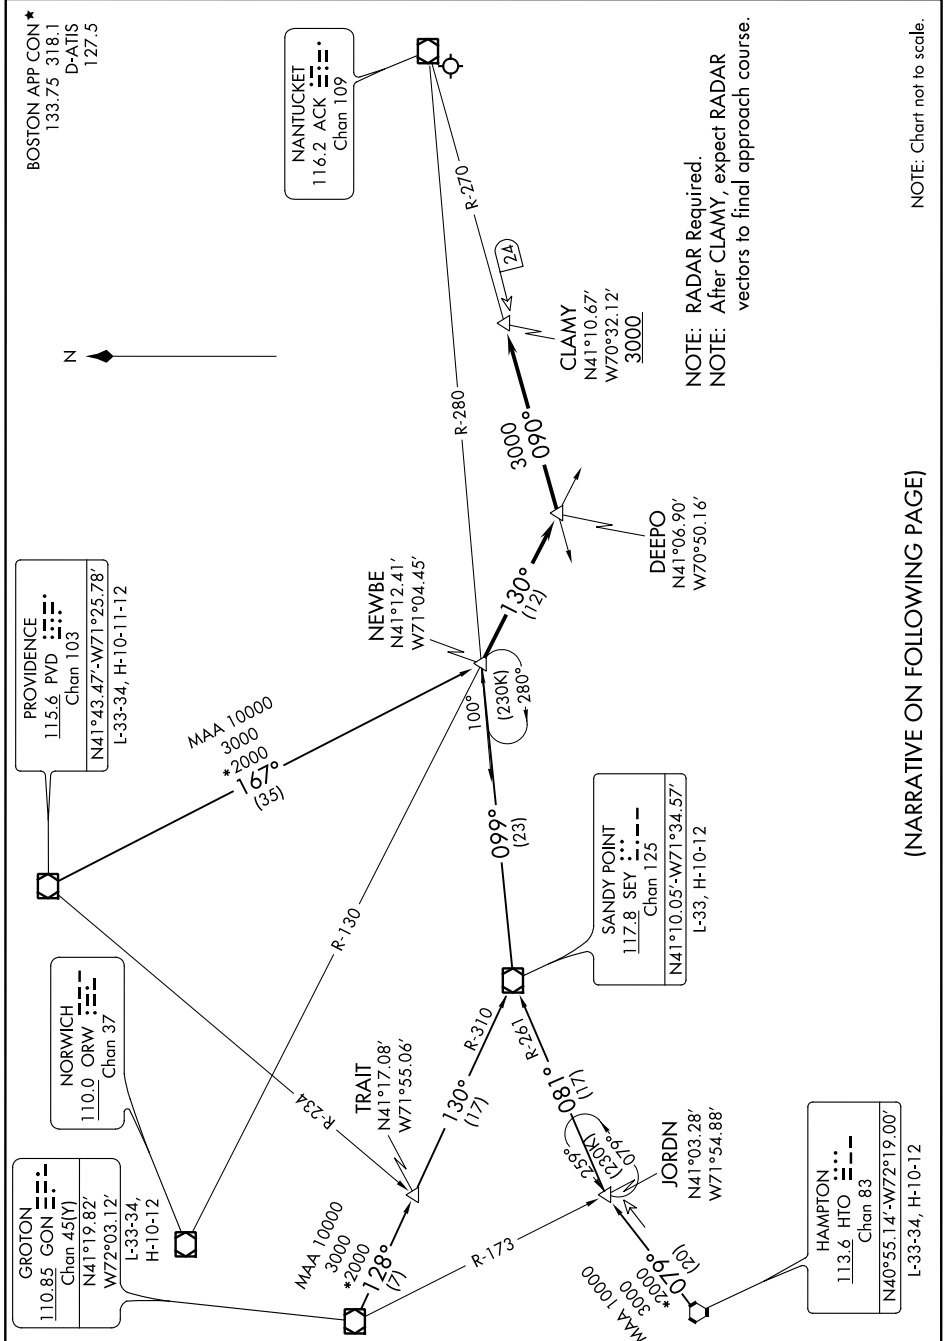

# NEWBE THREE ARRIVAL

AL-659 (FAA)

NANTUCKET MEMORIAL (ACK)  
NANTUCKET, MASSACHUSETTS

NE-1, 25 FEB 2021 to 25 MAR 2021

(NARRATIVE ON FOLLOWING PAGE)

NE-1, 25 FEB 2021 to 25 MAR 2021

# NEWBE THREE ARRIVAL

(NEWBE.NEWBE3) 12OCT17

NANTUCKET, MASSACHUSETTS  
NANTUCKET MEMORIAL (ACK)