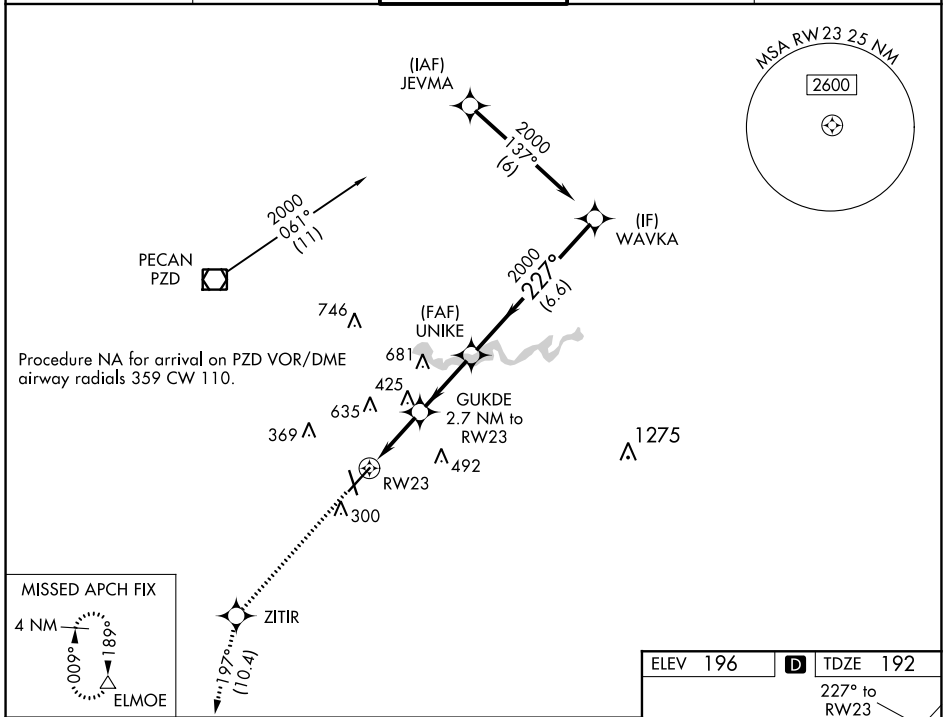

WAAS CH 53613 W23A	APP CRS 227°	Rwy Idg TDZE 192 Apt Elev 196
--	------------------------	---

RNAV (GPS) RWY 23

SOUTHWEST GEORGIA RGNL (ABY)

RNP APCH.

▼ For uncompensated Baro-VNAV systems, LNAV/VNAV NA below -7°C or above 54°C.

MISSED APPROACH: Climb to 3000 direct ZITIR and on track 197° to ELMOE and hold.

ATIS 133.05	JACKSONVILLE CENTER 125.75 226.8	ALBANY TOWER * 120.25 (CTAF) 0336.4	GND CON 121.9 348.6	UNICOM 122.95
-----------------------	--	---	-------------------------------	-------------------------

CATEGORY	A	B	C	D
LPV DA		531-1¼	339 (400-1¼)	
LNAV/VNAV DA		611-1½	419 (500-1½)	
LNAV MDA	680-1	488 (500-1)	680-1¼ 488 (500-1¼)	680-1½ 488 (500-1½)
CIRCLING	680-1	484 (500-1)	940-2¼ 744 (800-2¼)	940-2½ 744 (800-2½)

SE-4, 25 FEB 2021 to 25 MAR 2021

SE-4, 25 FEB 2021 to 25 MAR 2021