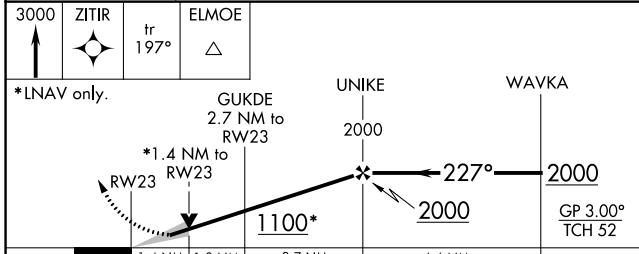

WAAS CH 53613 W23A	APP CRS 227°	Rwy Idg TDZE 192 Apt Elev 196
--	------------------------	---

RNAV (GPS) RWY 23

SOUTHWEST GEORGIA RGNL (ABY)

RNP APCH.

▼ For uncompensated Baro-VNAV systems, LNAV/VNAV NA below -7°C or above 54°C.

MISSED APPROACH: Climb to 3000 direct ZITIR and on track 197° to ELMOE and hold.

ATIS 133.05	JACKSONVILLE CENTER 125.75 226.8	ALBANY TOWER * 120.25 (CTAF) 0336.4	GND CON 121.9 348.6	UNICOM 122.95
-----------------------	--	---	-------------------------------	-------------------------