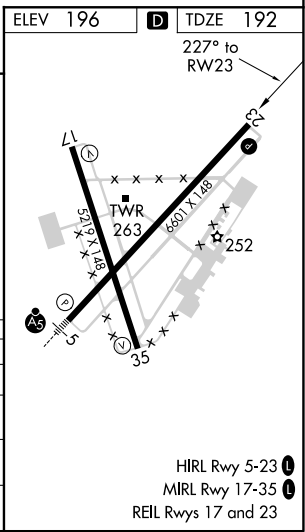

WAAS CH 53613 W23A	APP CRS 227°	Rwy Idg TDZE 192 Apt Elev 196
--	------------------------	---

RNAV (GPS) RWY 23

SOUTHWEST GEORGIA RGNL (ABY)

RNP APCH.

▼ For uncompensated Baro-VNAV systems, LNAV/VNAV NA below -7°C or above 54°C.

MISSED APPROACH: Climb to 3000 direct ZITIR and on track 197° to ELMOE and hold.

ATIS 133.05	JACKSONVILLE CENTER 125.75 226.8	ALBANY TOWER * 120.25 (CTAF) 0336.4	GND CON 121.9 348.6	UNICOM 122.95
-----------------------	--	---	-------------------------------	-------------------------

CATEGORY	A	B	C	D
LPV DA		531-1¼	339 (400-1¼)	
LNAV/VNAV DA		611-1½	419 (500-1½)	
LNAV MDA	680-1	488 (500-1)	680-1¼ 488 (500-1¼)	680-1½ 488 (500-1½)
CIRCLING	680-1	484 (500-1)	940-2¼ 744 (800-2¼)	940-2½ 744 (800-2½)